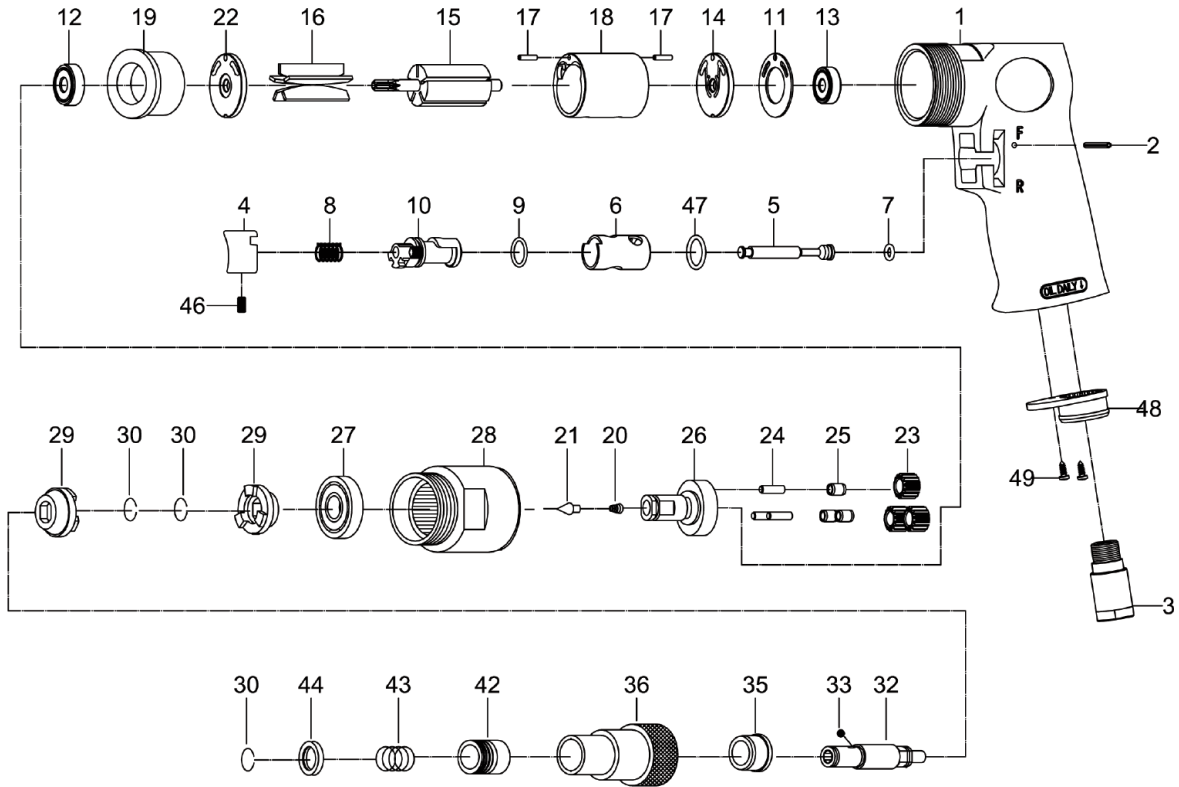

1115 AIR SCREWDRIVER

EXPLODED VIEW

PARTS LIST — FOR REFERENCE ONLY

Index Number	Part Number	Description	Qty.	Index Number	Part Number	Description	Qty.
1	80201	Motor Housing	1	22	80414	End Plate	1
2	80202	Spring Pin	1	23	80223	Planet Gear	3
3	70103	Air Inlet	1	24	30124	Pin	3
4	70104	Trigger	1	25	80225	Bushing	3
5	80205	Valve Stem	1	26	80426	Work Spindle	1
6	80206	Reverse Bushing	1	27	080227	Ball Bearing	1
7	70107	O-Ring	1	28	80428	Clamp Nut	1
8	70108	Valve Spring	1	29	80429	Drive Dog	2
9	80209	O-Ring	1	30	80230	Retaining Ring	3
10	80210	Reverse Lever	1	32	80432	Cam Spindle	1
11	80211	Motor Gasket	1	33	40145	Steel Ball	1
12	030120	Ball Bearing	1	35	80435	Clutch Bushing	1
13	030113	Ball Bearing	1	36	80436	Clutch Housing	1
14	80214	End Plate	1	42	80242	Ball Retainer	1
15	80415	Rotor	1	43	80243	Spring	1
16	80216	Rotor Blades	5	44	80244	Washer	1
17	80217	Spring Pin	2	46	70935	Set Screw	1
18	80218	Cylinder	1	47	80247	O-Ring	1
19	80419	Front End Plate	1	48	70110	Exhaust Diffuser	1
20	80220	Spring	1	49	40309	Screw	2
21	80221	Spring Guide	1				

EAGLE

10000 SE Pine Street
Portland, OR 97216
503-254-6600
FAX 503-255-2615

When ordering spare parts, please specify
tool type, part number and description.

FOOTNOTES