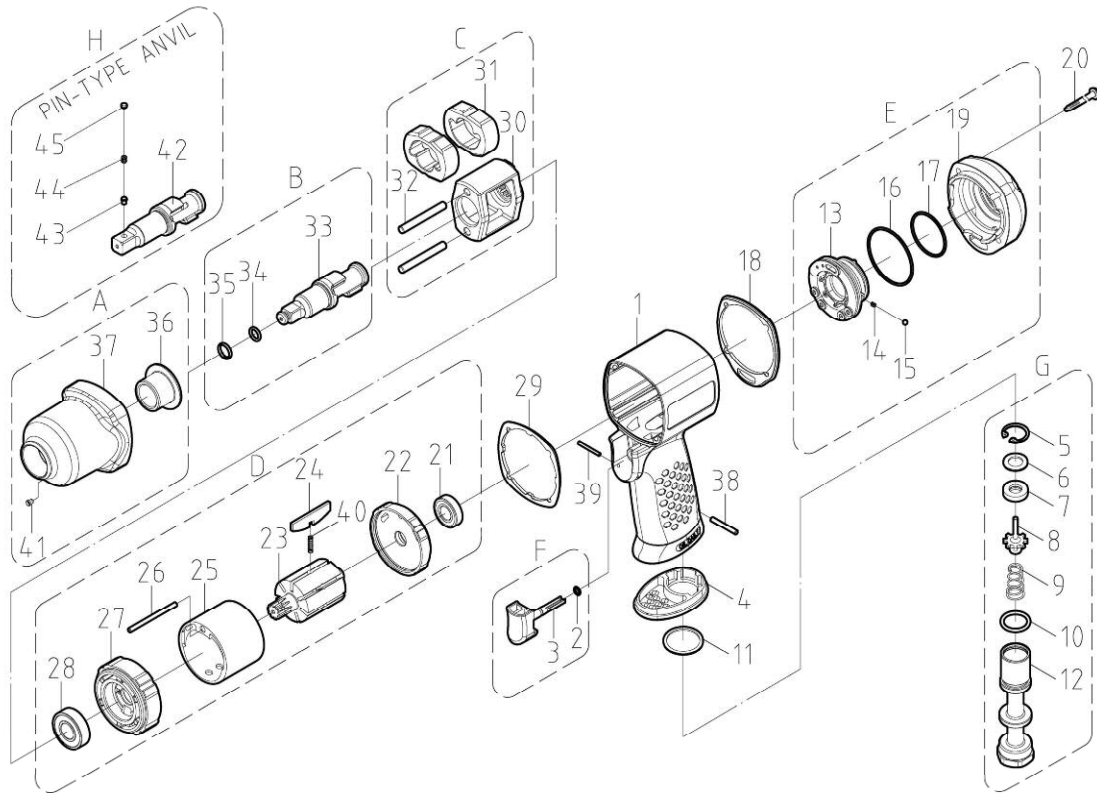

2120/2120PEC 3/8" IMPACT WRENCH

EXPLODED VIEW

PARTS LIST — FOR REFERENCE ONLY

Index Number	Part Number	Description	Qty	Index Number	Part Number	Description	Qty.
1	2120-1	Housing	1	25	2120-25	Cylinder	1
2	2120-2	O-Ring	1	26	2120-26	Spring Pin	1
3	2120-3	Trigger	1	27	2120-27	Front Plate	1
4	2120-4	Exhaust Deflector	1	28	2120-28	Ball Bearing	1
5	2120-5	Retaining Ring	1	29	2120-29	Packing	1
6	2120-6	Washer	1	30	2120-30	Hammer Cage	1
7	2120-7	Oil Seal	1	31	2120-31	Hammer	2
8	2120-8	Pin Valve Rod	1	32	2120-32	Hammer Pin	2
9	2120-9	Cone Spring	1	33	2120-33	Anvil	1
10	2120-10	O-Ring	1	34	2120-34	O-Ring	1
11	2120-11	Washer	1	35	2120-35	Anvil Collar	1
12	2120-12	Air Inlet	1	36	2120-36	Bushing	1
13	2120-13	Reverse Lever	1	37	2120-37	Front Casing	1
14	2120-14	Spring	1	38	2120-38	Spring Pin	1
15	2120-15	Steel Ball	1	39	2120-39	Spring Pin	1
16	2120-16	O-Ring	1	40	2120-40	Spring	7
17	2120-17	O-Ring	1	41	2120-41	Oil Drop	1
18	2120-18	Packing	1	PIN-TYPE ANVIL			
19	2120-19	Cover	1	42	2120PEC-42	Anvil	1
20	2120-20	Screw	4	43	2120PEC-43	Lock Pin	1
21	2120-21	Ball Bearing	1	44	2120PEC-44	Spring	1
22	2120-22	Rear Plate	1	45	2120PEC-45	Pin	1
23	2120-23	Rotor	1				
24	2120-24	Blade	7				

EAGLE

10000 SE Pine Street
Portland, OR 97216
503-254-6600
FAX 503-255-2615

When ordering spare parts, please specify
tool type, part number and description.

FOOTNOTES

REVISED 11/12