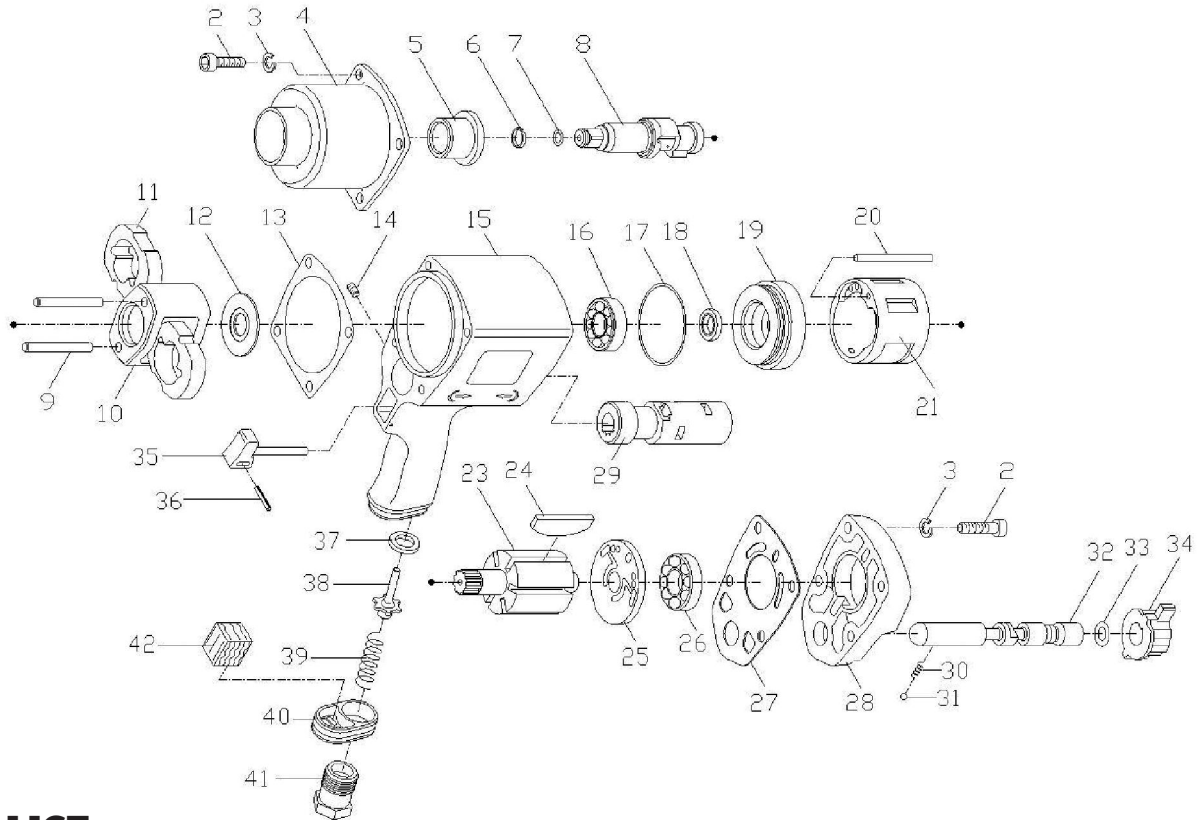

# 2150 IMPACT WRENCH 3/8"

## PARTS LIST — FOR REFERENCE ONLY

Index Number	Part Number	Description	Qty	Index Number	Part Number	Description	Qty.
2	RC2150A-02	Cap Screw	8	27	RC2150A-27TK	Gasket	1
3	RC2150A-03	Spring Washer	8	28	RC2150A-28	Rear Cover	1
4	RC2150A-04	Hammer Case	1	29	RC2150A-29	Valve Sleeve	1
5	RC2150A-05	Anvil Bushing	1	30	RC2150A-30TK	Spring	1
6	RC2150A-06	Anvil Collar 3/8"	1	31	RC2150A-31TK	Steel Ball	1
7	RC2150A-07	O-Ring 3/8"	1	32	RC2150A-32	Reverse Valve	1
8	RC2150A-08	Anvil 3/8"	1	33	RC2150A-33TK	O-Ring	1
9	RC2150A-09	Hammer Pin	2	34	RC2150A-34	Regulator Knob	1
10	RC2150A-10	Hammer Cage	1	35	RC2150A-35	Trigger	1
11	RC2150A-11	Hammer	2	36	RC2150A-36	Spring Pin	1
12	RC2150A-12	Rear Washer	1	37	RC2150A-37	Bushing	1
13	RC2150A-13TK	Front Gasket	1	38	RC2150A-38	Valve Stem	1
14	RC2150A-14	Set Screw	1	39	RC2150A-39	Spring	1
15	RC2150A-15	Housing	1	40	RC2150A-40	Exhaust Deflector	1
16	RC2150A-16RK	Ball Bearing	1	41	RC2150A-41	Air Inlet 1/4"	1
17	RC2150A-17TK	O-Ring	1	42	RC2150A-42	Muffler	1
18	RC2150A-18RK	Oil Seal	1		RC2150A-RK	Repair Kit 16, 18, 26	
19	RC2150A-19	Front End Plate	1		RC2150A-TK	Tune up kit 13, 17, 24, 27, 30, 31 33	
20	RC2150A-20	Pin	1				
21	RC2150A-21	Cylinder	1				
23	RC2150A-23	Rotor	1				
24	RC2150A-24TK	Rotor Blade	6				
25	RC2150A-25	Rear End Plate	1				
26	RC2150A-26RK	Ball Bearing	1				