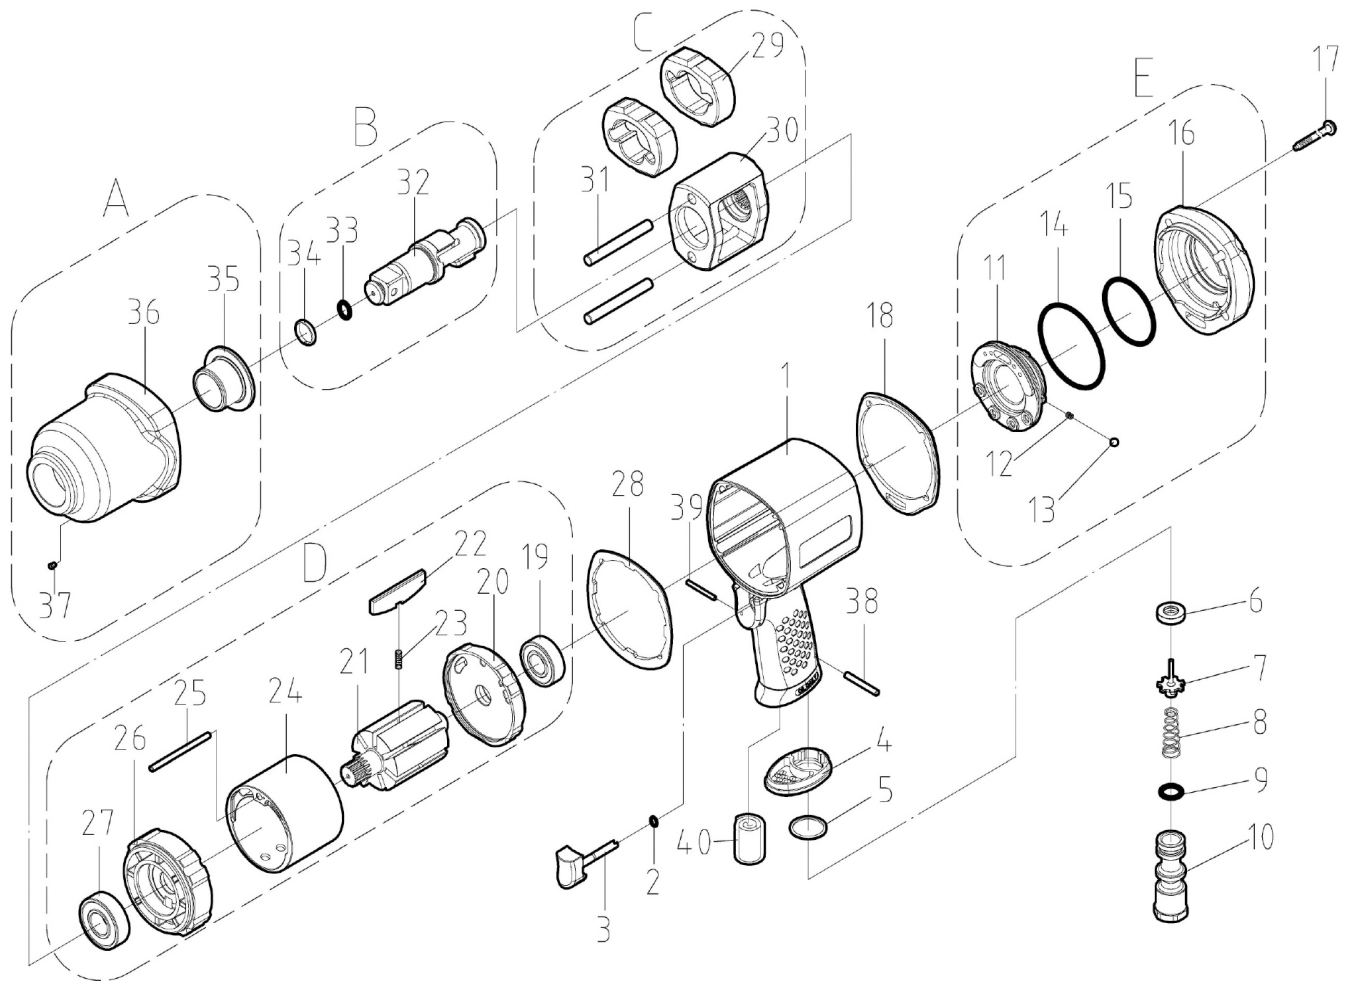

# 2377 3/4" IMPACT WRENCH

## PARTS LIST — FOR REFERENCE ONLY

Index Number	Part Number	Description	Qty.	Index Number	Part Number	Description	Qty.	Index Number	Part Number	Description	Qty.
1	001011077	Housing	1	3	030021063	Trigger	1	26	015011077	Front Plate	1
	2377-RK	Repair Kit (Parts available in kit only)	1	4	004011063	Exhaust Deflector	1	28	061011077	Packing	1
2		O-Ring	1	5	016011063	Washer	1	29	022011077	Hammer	2
6		Oil Seal	1	7	010011077	Pin Valve Rod	1	30	020011077	Hammer Cage	1
8		Cone Spring	1	10	005011077-2	Air Inlet	1	31	023011077	Hammer Pin	2
9		O-Ring	1	11	031021077	Reverse Lever	1	32	025011077	Anvil	1
14		O-Ring	1	12	007021027	Spring	1		025021077	Anvil	1
15		O-Ring	1	13	S81/8	Steel Ball	1	33	ORAS112	O-Ring	1
18		Packing	1	16	071011077	Cover	1	34	069011035	Anvil Collar	1
19		BR6202ZZ Ball Bearing	1	17	049011077	Screw	4	35	026011077	Bushing	1
22		Blade	6	20	011011077	Rear Plate	1	36	027011077	Front Casing	1
27		BR6203ZZ Ball Bearing	1	21	013011077	Rotor	1	37	OD03	Oil Drop	1
40		Muffer Filter	1	23	007011077	Spring	6	38	SP3024	Spring Pin	1
				24	012011077	Cylinder	1	39	SP2020	Spring Pin	1
				25	SP4060	Spring Pin	1				