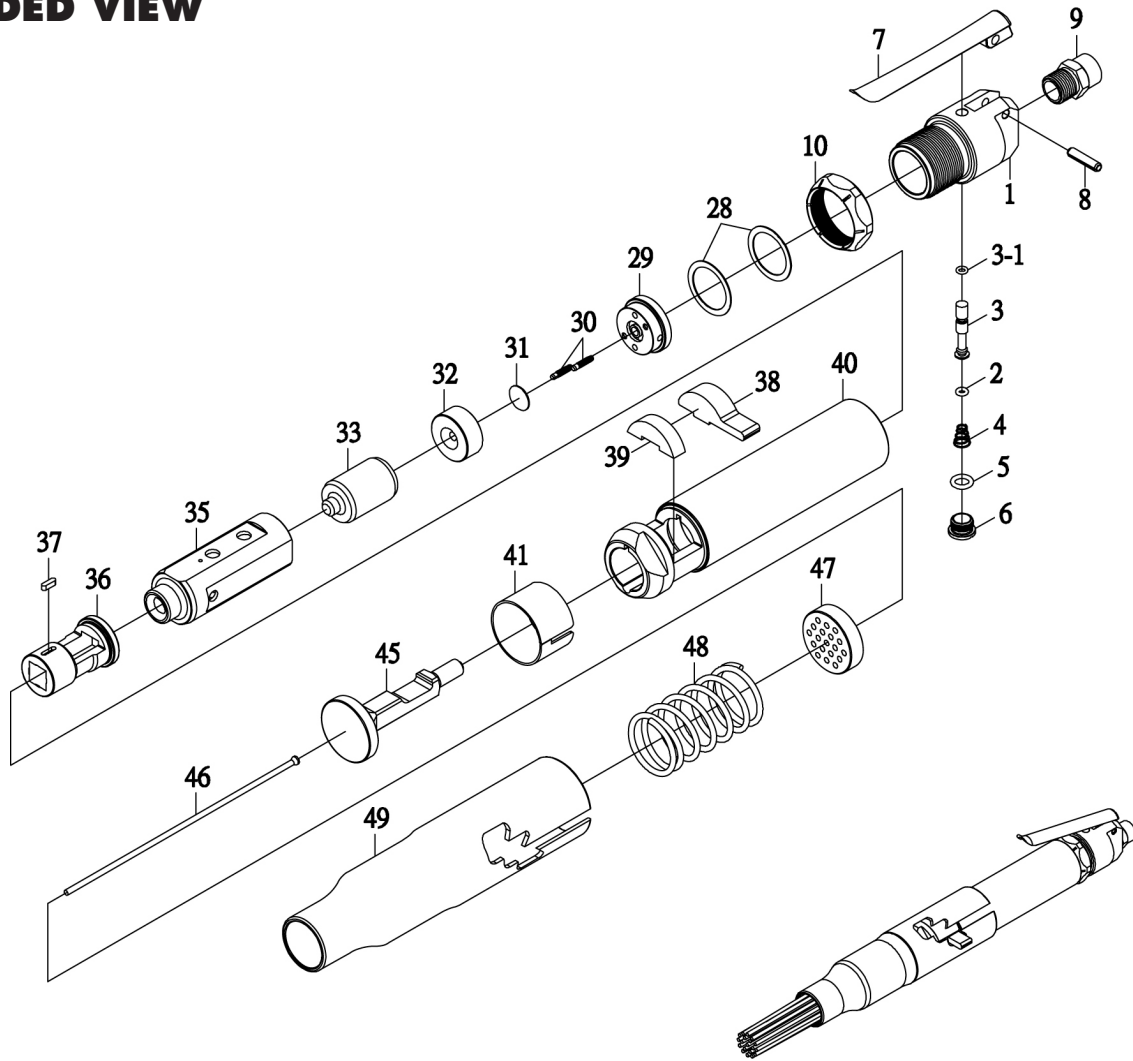

4005 NEEDLE SCALER

EXPLODED VIEW

PARTS LIST — FOR REFERENCE ONLY

Index Number	Part Number	Description	Qty.	Index Number	Part Number	Description	Qty.	Index Number	Part Number	Description	Qty.
1	730213	Back Head	1	3	730214	Throttle Valve	1	38	730220	Driver Retainer	1
	4005-RK	Repair Kit (Parts available in kit only)	1	6	730216	Valve Cap	1	40	730223	Barrel Assy.	1
2		O-Ring 3.2 x 1.9	1	7	730217	Lever	1	41	730222	Retainer Clip	1
3-1		O-Ring 3.5 x 1.5	1	8	729538	Spring Pin (5 x 22L)	1	45	730224	Needle Driver	1
4		Spring	1	9	729747	Hose Adapter	1	46	9024	7" Needles	19
5		Gasket 7.8 x 2.4 (P8)	1	10	729597	Locking Ring	1		9043	5" Needles	19
28		Alignment Shim	2	29	729608	Rear Valve Block	1	47	730225	Needle Holder	1
30		Pin	2	32	729606	Front Valve Block	1	48	730226	Needle Spring	1
31		Valve	1	33	730219	Piston	1	49	730227	Needle Tube	1
39		Retainer Buffer	1	35	731008	Barrel Sleeve	1				
				36	731009	Nose	1				
				37	731010	Key	1				