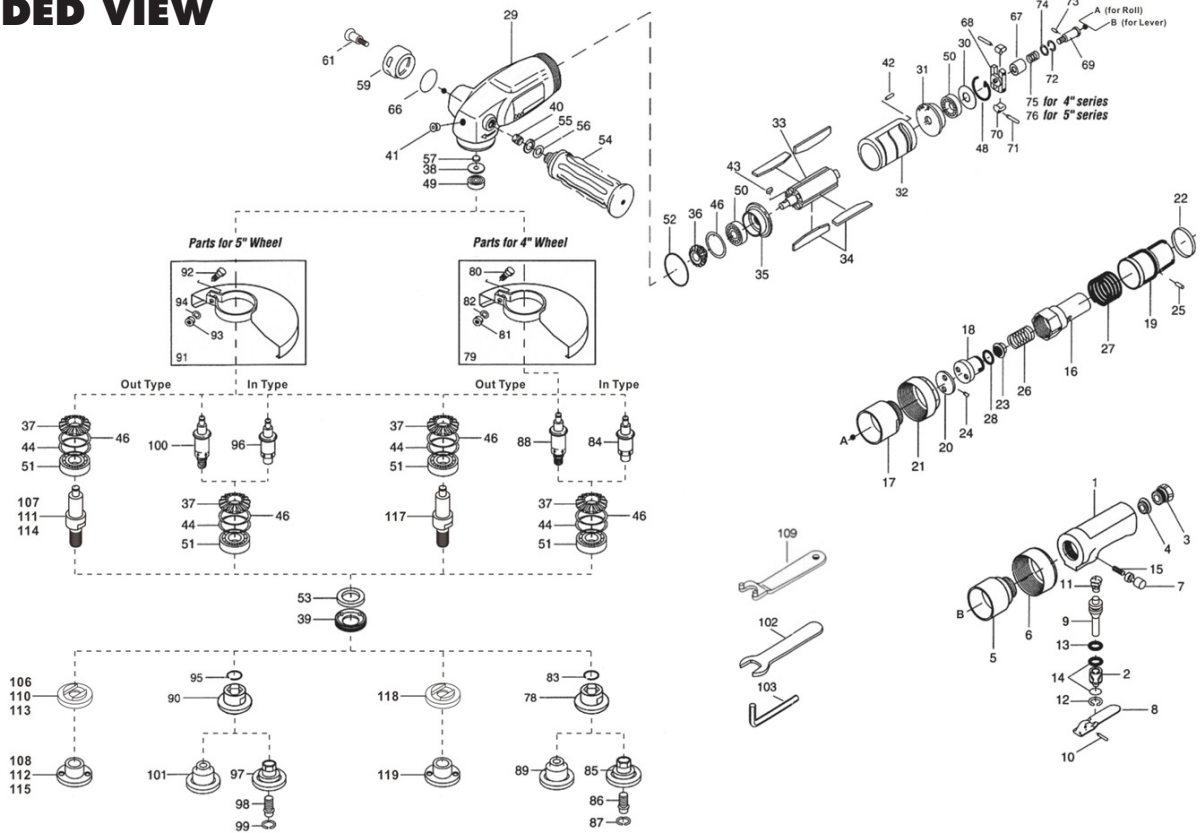

5104/5105 4"/5" ANGLE GRINDERS

EXPLODED VIEW

PARTS LIST — FOR REFERENCE ONLY

Index Number	Part Number	Description	Qty.
LEVER HANDLE SET			
1	A-104001	Handle (Lever Type)	1
2	A-104002	Valve Bushing	1
3	A-104003	Air Inlet Bushing	1
4	A-104004	Filter	1
5	A-104005	Valve Body Connector	1
6	A-104006	Valve Body Nut	1
7	A-104007	Safety Pin	1
8	A-104008	Valve Lever	1
9	A-104009	Valve	1
10	P-104010	Roll Pin (3.5 x 20)	1
11	A-104011	Cone Spring (10 x 16 x 16)	1
12	A-104012	Snap Ring (R18)	1
13	P-007020	O-Ring (7 x 2)	2
14	P-013615	O-Ring (13.6 x 1.5)	2
15	A-104013	Spring	1
ROLL HANDLE SET			
16	A-104014	Valve Body	1
17	A-104015	Valve Body Connector	1
18	A-104016	Valve	1
19	A-104017	Valve Handle	1
20	A-104018	Valve Bushing	1
21	A-104019	Valve Body Nut	1
22	A-104020	Band	1
23	A-104021	Filter	1
24	A-104022	Pin (3 x 6)	1
25	A-104023	Roll Pin (4 x 11)	1
26	A-104024	Spring	1
27	A-104025	Spring	1
28	P-013618	O-Ring (13.6 x 1.6)	1
COMMON PARTS			
29	A-104026	Casing	1
30	A-104027	Rear Plate Spacer	1
31	A-104028	Rear Plate	1
32	A-104029	Cylinder	1
33	A-105030	Rotor	1
34	A-104031	Vane	4
35	A-104032	Front Plate	1
36	A-104033	Driving Gear	1
37	A-104034	Driven Gear	1
38	A-104035	Casing Rear Cover	1
39	A-104036	Casing Front Cover	1
40	A-104037	Heli Sert (8 x 1D)	1