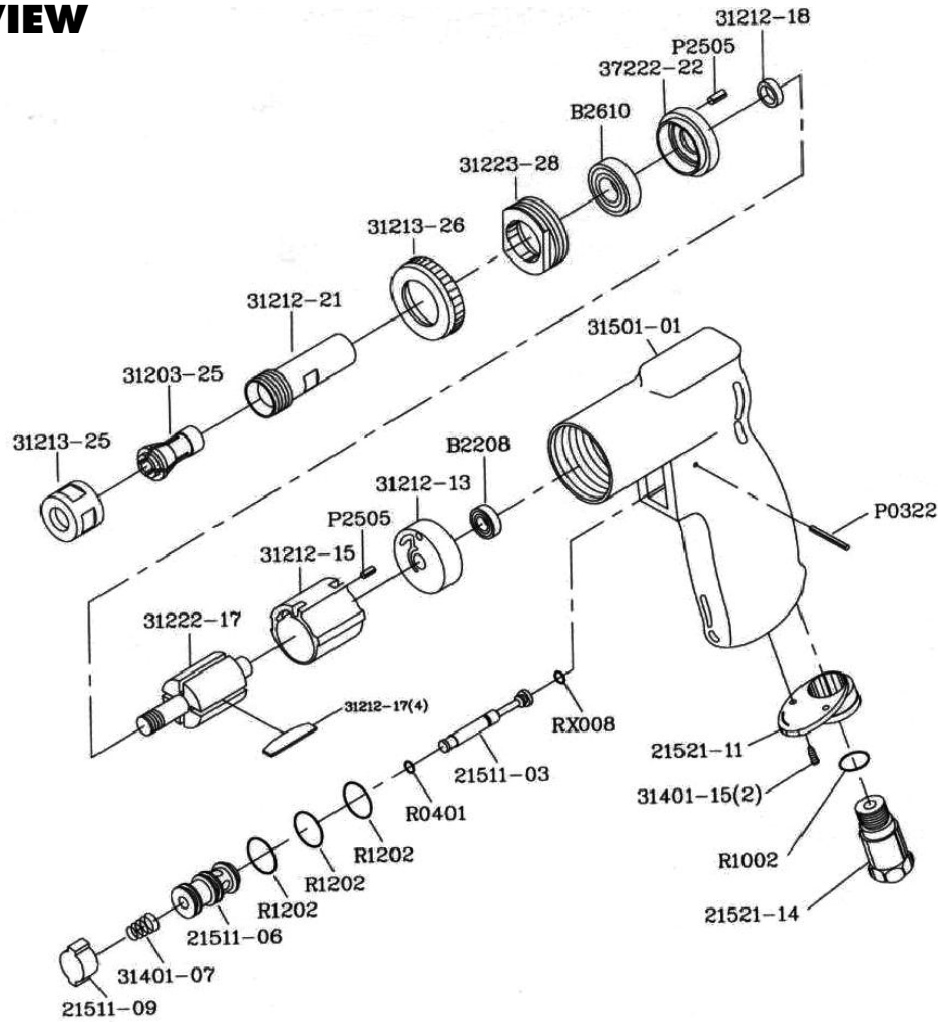

5115 DIE GRINDER

EXPLODED VIEW

PARTS LIST — FOR REFERENCE ONLY

Index Number	Part Number	Description	Qty.	Index Number	Part Number	Description	Qty.	Index Number	Part Number	Description	Qty.
	31501-01	Motor Housing	1		31222-17	Rotor	1				
	RX008	O-Ring	1		31212-17	Rotor blade (4)	4				
	21511-03	Throttle Valve	1		31212-18	Rotor Collar	1				
	R0401	O-ring	1		37222-22	Front end plate	1				
	R1202	O-ring (3)	3		B2610	Bearing	1				
	21511-06	Valve Bushing	1		31223-28	Lock Nut	1				
	31401-07	Valve Spring	1		31213-26	Housing Cap	1				
	21511-09	Trigger	1		31212-21	Spindle	1				
	P0322	Spring pin	1		31203-25	Collet	1				
	21521-11	Exhaust diffuser	1		31213-25	Collet nut	1				
	31401-15	Muffler screw (2)	2		W0019	19MM Spanner wrench	1				
	R1002	O-ring	1		W0014	14MM Spanner wrench	1				
	21521-14	Inlet Bushing	1								
	B2208	Bearing	1								
	31212-13	Rear End Plate	1								
	P2505	Spring pin (2)	2								
	31212-15	Cylinder	1								

FOOTNOTES

When ordering spare parts, please specify tool type, part number and description.
10000 SE PINE ST., PORTLAND, OR 97216
503-254-6600 FAX 503-254-7215