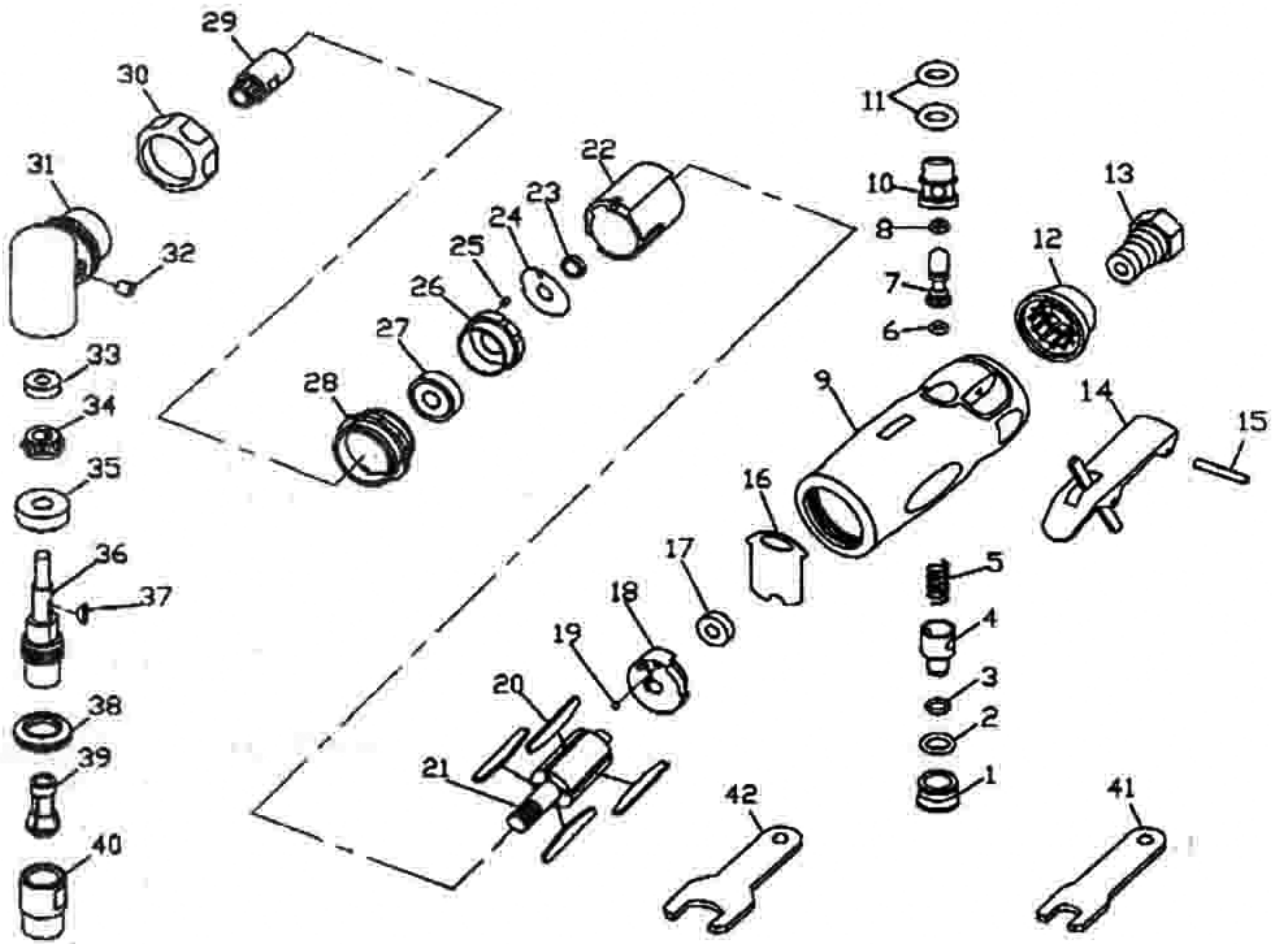

5202EC 1/4" ANGLE DIE GRINDER

EXPLODED VIEW

PARTS LIST — FOR REFERENCE ONLY

Index Number	Part Number	Description	Qty.	Index Number	Part Number	Description	Qty.	Index Number	Part Number	Description	Qty.
1	3014001	Plug Screw	1	9	3014009	Motor Housing	1	29	3014029	Pinion Gear	1
	5202EC-RK	Repair Kit (Parts available in kit only)	1	10	3014010	Valve Bushing	1	30	3014030	Cap	1
2		O-Ring	1	12	3014012	Muffler	1	31	3014031	Angle Head Housing	1
3		O-Ring	1	13	3014013	Air Inlet	1	32	3014032	Grease Cap	1
5		Valve Spring	1	14	3014014	Lever	1	33	3001024	Bearing	1
8		O-Ring	1	15	3014015	Lever Pin	1	34	3014034	Spindle Gear	1
11		O-Ring	2	16	3014016	Steel Plate	1	35	3001024	Bearing	1
17		Bearing (696Z)	1	18	3014018	Bearing Plate	1	36	3014036	Spindle	1
20		Rotor Blade	4	19	3014019	Ball	1	37	3014037	Woodruff Key	1
27		Bearing (608Z)	1	21	3014021	Rotor	1	38	3014038	Clamp Nut	1
4	3014004	Air Regulator	1	22	3014022	Cylinder	1	39	3014039	Collet	1
6	4001006	O-Ring	1	23	3014023	Rotor Collar	1	40	3014040	Collet Nut	1
7	3014007	Valve Stem	1	24	3014024	Steel Plate	1	41	3014041	Wrench (11 mm)	1
				25	3014025	Locating Pin	1	42	3014042	Wrench (17 mm)	1
				26	3014026	Bearing Plate	1				
				28	3014028	Lock Ring	1				

FOOTNOTES

EAGLE GROUP
A Division of AIMCO

10000 SE PINE
PORTLAND, OR 97216
503-254-6600
FAX 503-255-2615

When ordering spare parts, please specify tool type, part number, and description