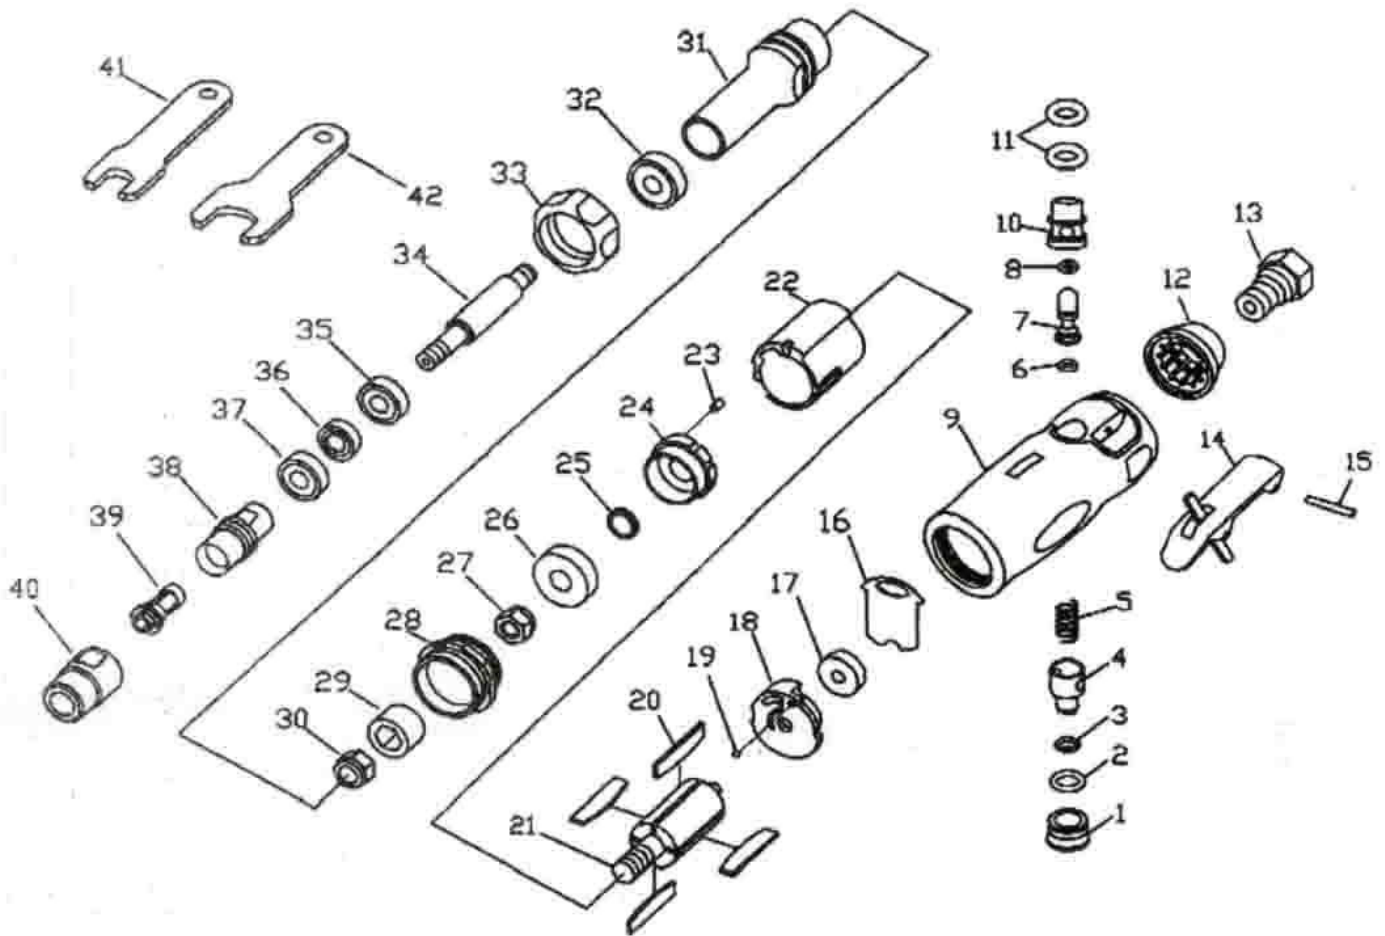

5206EC 3" EXTENDED DIE GRINDER

EXPLODED VIEW

PARTS LIST — FOR REFERENCE ONLY

Index Number	Part Number	Description	Qty.	Index Number	Part Number	Description	Qty.	Index Number	Part Number	Description	Qty.
1	3003001	Plug Screw	1	10	3003010	Valve Bushing	1	32	3003032	Bearing	1
	5206EC-RK	Repair Kit (Parts available in kit only)	1	12	3003012	Muffler	1	33	3003033	Cap	1
2		O-Ring	1	13	3003013	Air Inlet	1	34	3003034	3" Spindle	1
3		O-Ring	1	14	3003014	Lever	1	35	3003035	Bearing 688ZZ	1
5		Valve Spring	1	15	3003015	Lever Pin	1	36	3003036	Bearing 688ZZ	1
6		O-Ring	1	16	3003016	Steel Plate	1	37	3003037	Bearing	1
8		O-Ring	1	18	3003018	Bearing Plate	1	38	3003038	Spindle	1
11		O-Ring	2	19	3003019	Ball	1	39	3003039	Collet	1
17		Bearing 696ZZ	1	21	3003021	Rotor	1	40	3003040	Collet Nut	1
20		Rotor Blade	4	22	3003022	Cylinder	1	41	3003041	Wrench (11 mm)	1
26		Bearing 608ZZ	1	23	3003023	Locating Pin	1	42	3003042	Wrench (17mm)	1
4	3003004	Air Regulator	1	24	3003024	Bearing Plate	1				
7	3003007	Valve Stem	1	25	3003025	Rotor Collar	1				
9	3003009	Motor Housing	1	27	3003027	Coupling Nut	1				
				28	3003028	Lock Ping	1				
				29	3003029	Coupling	1				
				30	3003030	Coupling Nut	1				
				31	3003031	3" Housing	1				

FOOTNOTES

EAGLE GROUP
A Division of AIMCO

10000 SE PINE
PORTLAND, OR 97216
503-254-6600
FAX 503-255-2615

When ordering spare parts, please specify
tool type, part number, and description