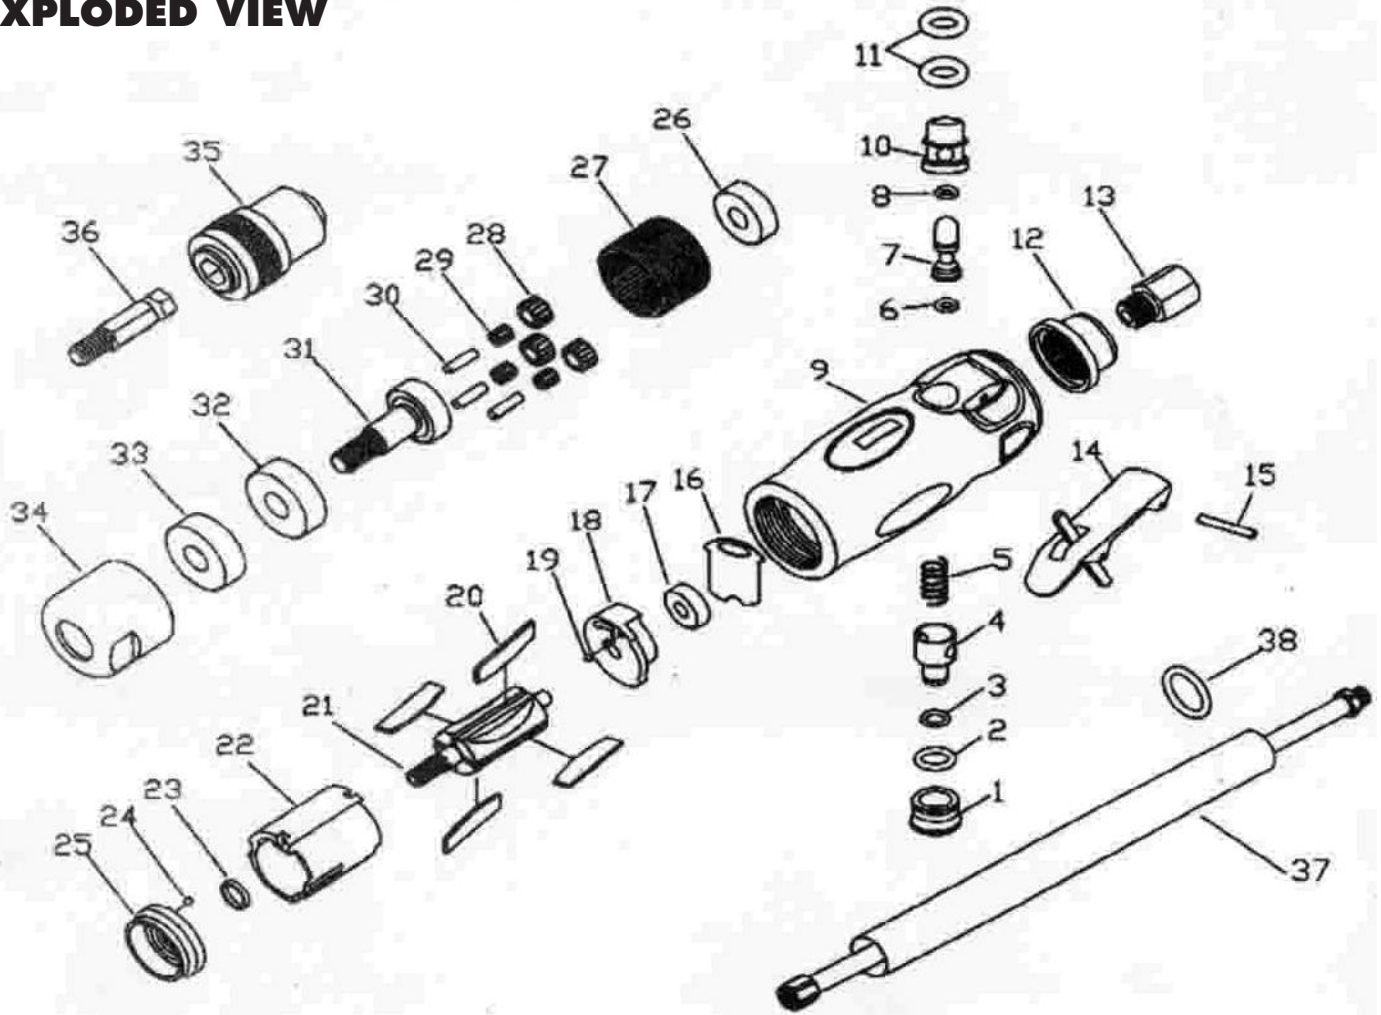

5800EC LOW SPEED TIRE BUFFER WITH EXHAUST HOSE

EXPLODED VIEW

PARTS LIST — FOR REFERENCE ONLY

Index Number	Part Number	Description	Qty.	Index Number	Part Number	Description	Qty.
1	4025001	Plug Screw	1	20	4025020	Rotor Blade	4
2	4025002	O-Ring	1	21	4025021	Rotor	1
3	4025003	O-Ring	1	22	4025022	Cylinder	1
4	4025004	Air Regulator	1	23	4025023	Rotor Collar	1
5	4025005	Valve Spring	1	24	4025024	Ball	1
6	4025006	O-Ring	1	25	4025025	Bearing Plate	1
7	4025007	Valve Stem	1	26	4025026	Bearing	1
8	4025008	O-Ring	1	27	4025027	Internal Gear	1
9	4025009	Motor Housing	1	28	4025028	Planetary Gear	3
10	4025010	Valve Bushing	1	29	4025029	Needle Bearing	3
11	4025011	O-Ring	2	30	4025030	Pin	3
12	4025012	Muffer	1	31	4025031	Idler	1
13	4025013	Air Inlet	1	32	4025032	Bearing	2
14	4025014	Lever	1	33	4025033	Bearing	2
15	4025015	Lever Pin	1	34	4025034	Housing Cap	1
16	4025016	Steel Plate	1	35	4025035	QC Chuck	1
17	4025017	Bearing	1	36	4025036	Nut	1
18	4025018	Bearing Plate	1	37	4025037	Muffer Hose	1
19	4025019	Ball	1	38	4025038	Retaining Ring	1

NOTES

When ordering spare parts, please specify tool type, part number and description.

10000 SE PINE ST., PORTLAND, OR 97216
503-254-6600 FAX 503-254-7215