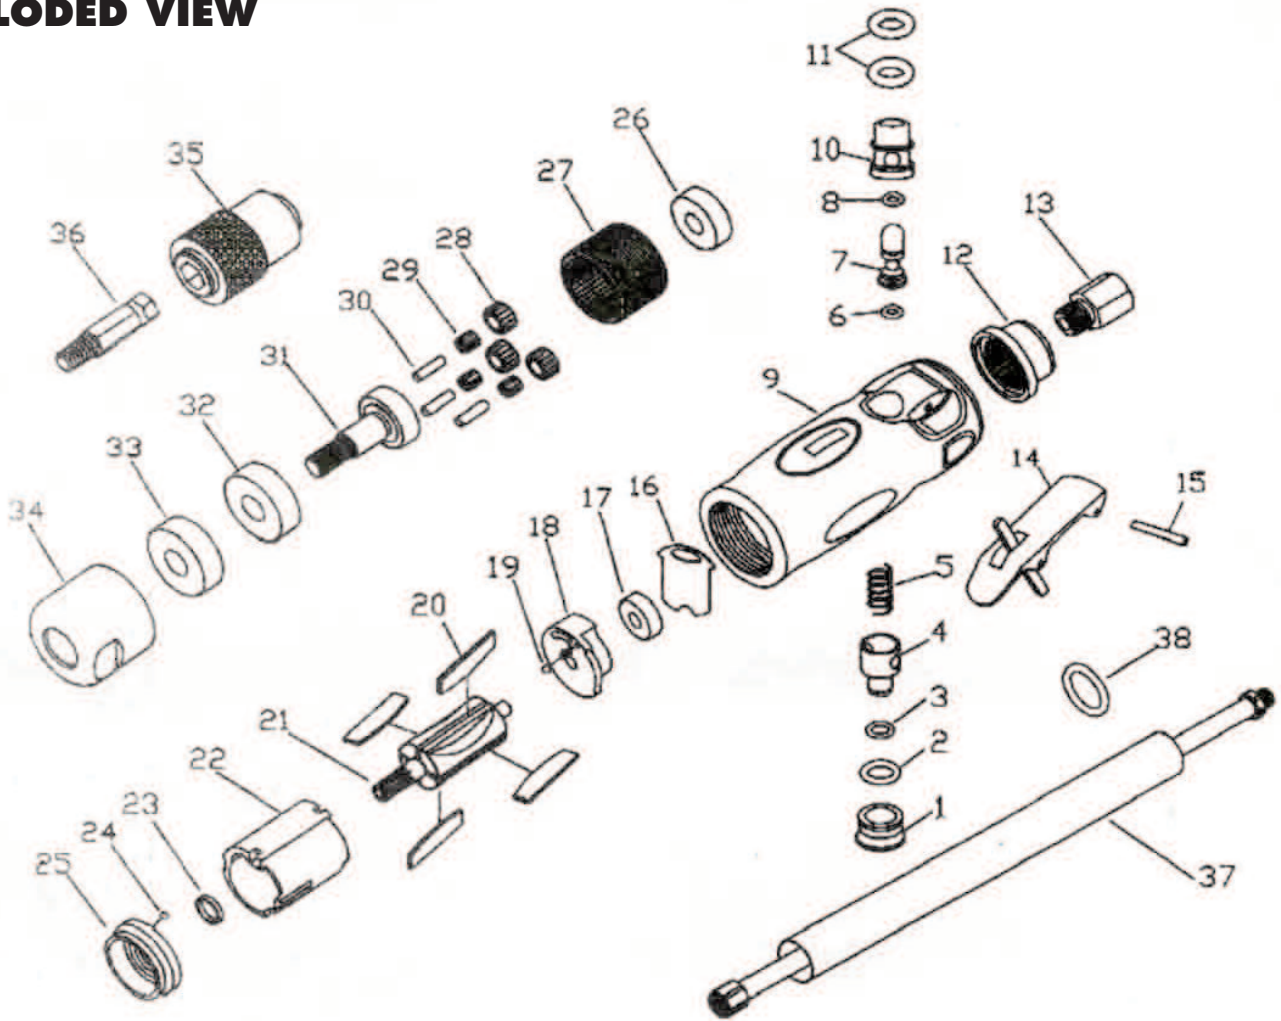

# 5801EC LOW SPEED TIRE BUFFER WITH EXHAUST HOSE

## EXPLODED VIEW

## PARTS LIST — FOR REFERENCE ONLY

Index Number	Part Number	Description	Qty.	Index Number	Part Number	Description	Qty.
1	4040001	Plug Screw	1	21	4040021	Rotor	1
2	4040002	O-Ring	1	22	4040022	Cylinder	1
3	4040003	O-Ring	1	23	4040023	Rotor Collar	1
4	4040004	Air Regulator	1	24	4040024	Ball	1
5	4040005	Valve Spring	1	25	4040025	Bearing Plate	1
6	4040006	O-Ring	1	26	4040026	Bearing	1
7	4040007	Valve Stem	1	27	4040027	Internal Gear	1
8	4040008	O-Ring	1	28	4040028	Planetary Gear	3
9	4040009	Motor Housing	1	29	4040029	Needle Bearing	3
10	4040010	Valve Bushing	1	30	4040030	Pin	3
11	4040011	O-Ring	2	31	4040031	Idler	1
12	4040012	Muffler	1	32	4040032	Bearing	1
13	4040013	Air Inlet	1	33	4040033	Bearing	1
14	4040014	Lever	1	34	4040034	Housing Cap	1
15	4040015	Lever Pin	1	35	4040035	QC Chuck	1
16	4040016	Steel Plate	1	36	4040036	Nut	1
17	4040017	Bearing	1	37	4040037	Muffler Hose	1
18	4040018	Bearing Plate	1	38	4040038	Retaining Ring	1
19	4040019	Ball	2				
20	4040020	Rotor Blade	4				