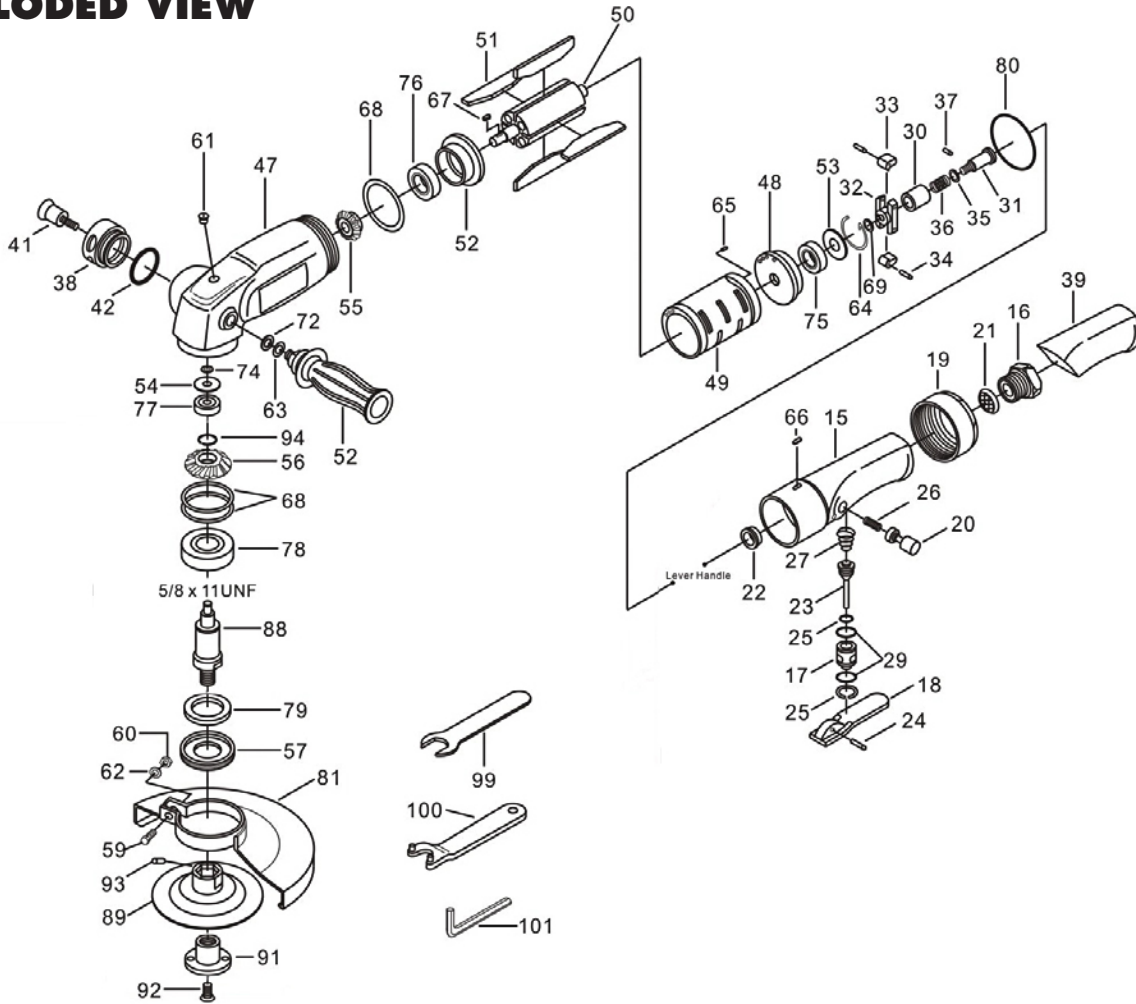

## PARTS LIST — FOR REFERENCE ONLY

Index Number	Part Number	Description	Qty.	Index Number	Part Number	Description	Qty.	Index Number	Part Number	Description	Qty.
15	A-107013	Handle (Lever Type)	1	48	A-107029	Cylinder Rear Plate	1	67	A-104039	Key (3 x 8)	1
16	A-107014	Air Inlet Bushing	1	49	A-107030	Cylinder	1	68	A-107045	Adjusting Spacer (47 x 43 x 0.1)	1
17	A-104002	Valve Bushing	1	50	A-107931	Rotor	1	A-107047	Adjusting Spacer (47 x 43 x 0.15)	1	
18	A-104008	Valve Lever	1		5A-1676-7-RK	Repair Kit (Parts available in kit only)	1	A-107048	Adjusting Spacer (47 x 43 x 0.2)	1	
19	A-107015	Valve Body Nut	1	51		Vane	4	A-107077	Adjusting Spacer (47 x 43 x 0.5)	1	
20	A-104007	Safety Pin	1	52	A-107033	Front Plate	1	A-107046	Spacer (12 x 8.5 x 1)	1	
21	A-107016	Filter	1	53	A-107034	Cylinder Rear Plate Spacer	1	A-107049	Washer (M12)	1	
22	A-107017	Governor Valve Bushing	1	54	A-107035	Wheel Spindle Real Cover	1	A-107051	Snap Ring (S7)	1	
23	A-104009	Valve	1	55	A-107036	Driving Gear	1	77	982-022-0	Bearing (627ZZ)	1
24	A-107018	Roll Pin (3.5 x 24)	1	56	A-107037	Driven Gear	1	78	BB6204ZZ	Bearing (6204ZZ)	1
25	P-007020	O-Ring (7 x 2)	2	57	A-107038	Casing Front Cover	1	79	A-107055	Flatring (28 x 42 x 5)	1
26	A-104013	Spring (6 x 18)	1	58	A-107039	Dead Handle	1	81	A-107056	Wheel Guard	1
27	A-104011	Cone Spring (10 x 16 x 16)	1	59	A-107040	Head Bolt (M6 x 22)	1	88	A-107063	Wheel Spindle (5/8" x 11UNC)	1
28	A-104012	Snap Ring (R18)	1	60	A-107041	Nut (M6)	1	89	A-107064	Wheel Holder Flange	1
29	P-013615	O-Ring (13.6 x 1.5)	2	61	A-107077	Grease Fitting	1	90	A-107065	Wheel Guard	1
39	A-107074	Rubber Sheath	1	62	R-852024	Spring Washer (S6)	1	91	A-107066	Wheel Nut Flange	1
30	A-107019	Governor Valve	1	63	A-107042	Spring Washer (S12)	1	92	A-107067	Head Screw (M6 x 18)	1
31	A-107020	Governor Spindle	1	64	A-107043	Snap Ring (34 x 1.2)	1	93	A-107068	Roll Pin (3 x 22)	1
32	A-107021	Governor Cage	1	65	G-905017	Nut (M6)	1	94	A-107063	Snap Ring (21 x 1.2)	1
33	A-107022	Governor Weight	2	66	A-107044	Key (3 x 2.5 x 11)	1				
34	A-905009	Roll Pin (3 x 20)	2					<b>ACCESSORIES</b>			
35	A-107023	Adjusting Spacer (13 x 10 x t)	1					99	A-107071	Spanner (24)	1
36	A-107024	Spring (13.3 x 19)	1					100	A-107072	Spanner (6 x 30 x 17)	1
37	A-107025	Pin (3 x 7)	1					101	A-107073	Allen Wrench (4 mm)	1
38	A-107026	Exhaust Stack	1								
41	A-107027	Muffler Stem Assembly	1								
42	P-033421	O-Ring (33.4 x 2.1)	1								
47	A-107028	Casing	1								