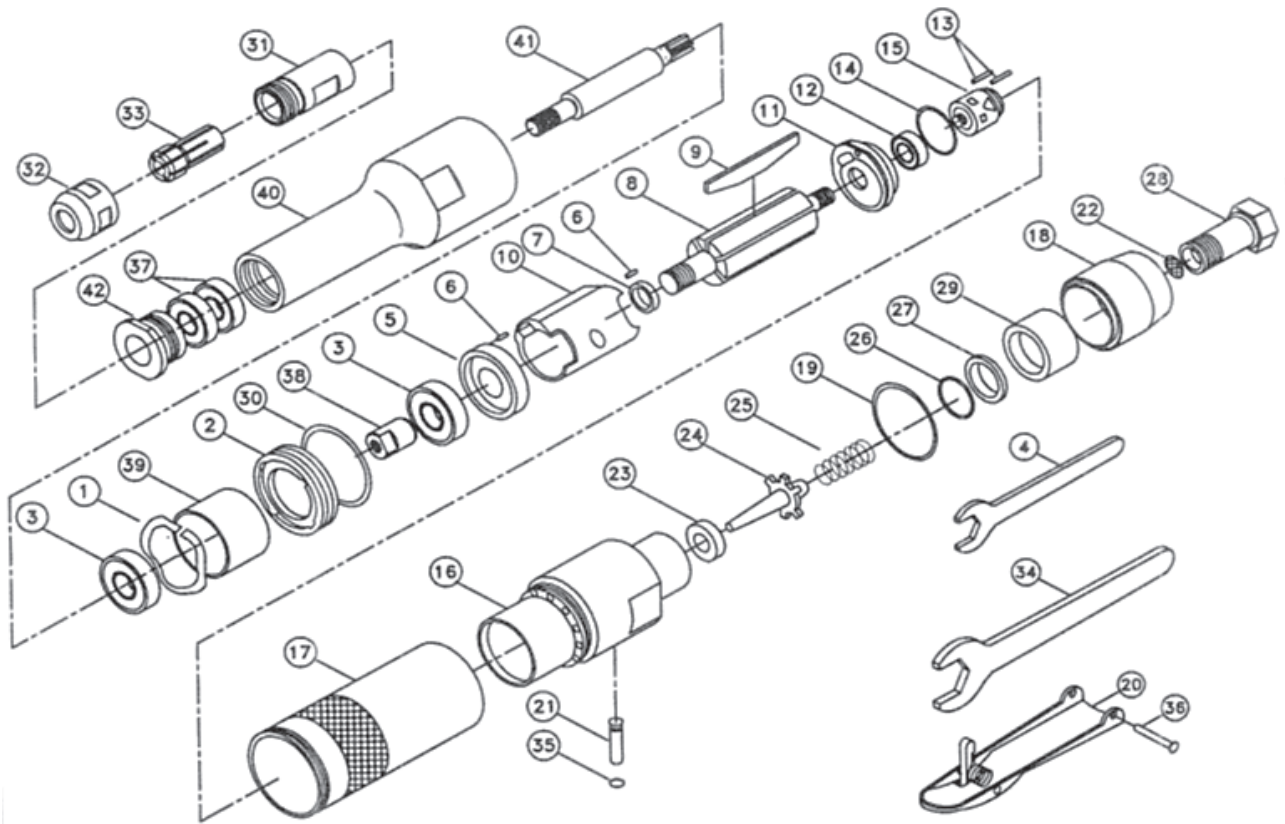

# 5I-10202X 1/4" DIE GRINDER, EXTENDED

## PARTS LIST — FOR REFERENCE ONLY

Index Number	Part Number	Description	Qty.	Index Number	Part Number	Description	Qty.	Index Number	Part Number	Description	Qty.
1	12811	Wave Spring	1	16	12826-A	Throttle Housing	1	31	00712S	Collet Holder	1
2	12812	Adapter	1	17	12826-B	Housing	1	32	00713S	Nut	1
3	982-270-0	Bearing (6200)	2	18	12826AL-C	Rear Silencer	1	33	00716S	Collet	1
4	12814	Spanner (Chuck) 14 mm	1	19	12826-E	O-Ring (AS028)	1	34	41239	Spanner (Cap Nut) 19 mm	1
5	12815	Front Bearing Plate	1	20	12828	Safety Lever Assembly	1	35	891114	O-Ring 2.9 x 1	1
6	12816	Pin 2 x 6	2	21	12829	Valve Stem	1	36	96108	Pin 3 x 25	1
7	12817	Spacer	1	22	12830	Screens	1	37	98127	Bearing (6000)	2
8	12818A	Rotor	1	23	12831	Valve Seat	1	38	128A02	Couping Insert	1
9	12819	Blade	4	24	12832	Tip Valve	1	39	128A14	Spacer	1
10	12820	Cylinder	1	25	12833	Spring	1	40	128L01	Socket	1
11	12821	Rear Bearing Plate	1	26	12834	O-Ring (S20)	1	41	128L02	Transmission Shaft	1
12	982-013-0	Bearing (606)	1	27	12835	Spacer	1	42	128L03	Cap	1
13	12823	Pin 2.5 x 14	2	28	12836	Inlet	1				
14	12824	Gasket	1	29	12837	Felt	1				
15	12825K19	Governor Assembly	1	30	08113	O-Ring (AS027)	1				