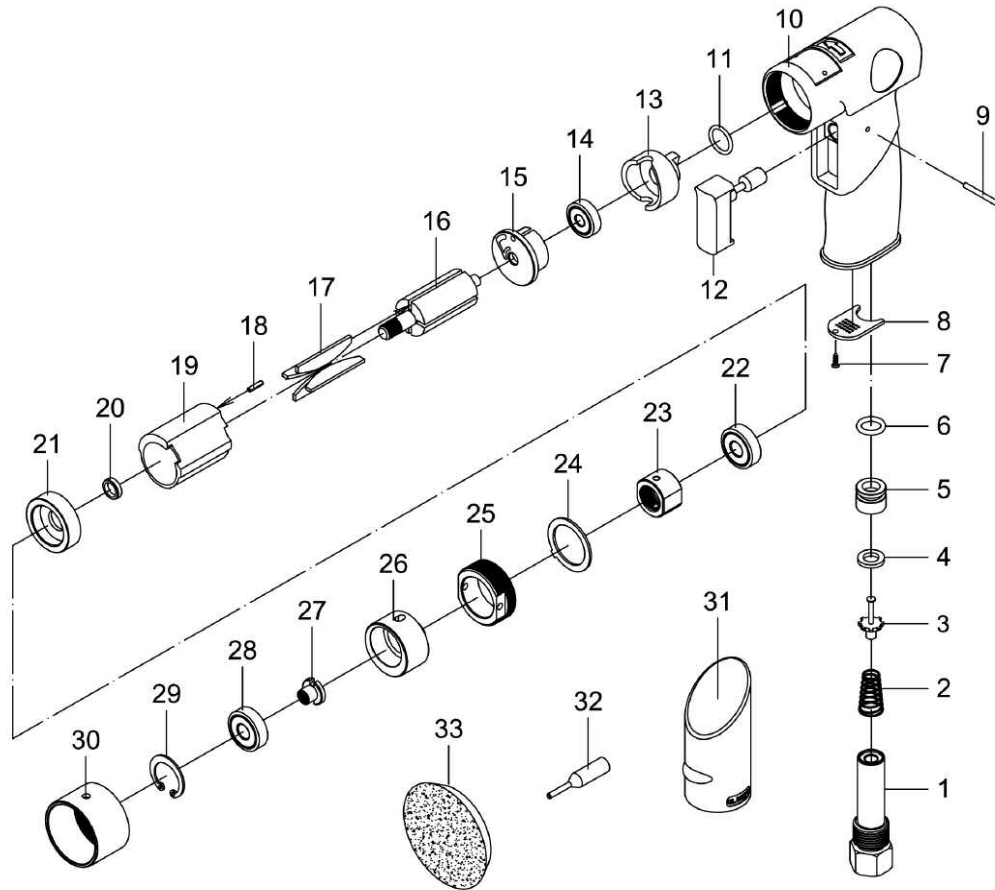

6105K MINI ORBITAL SANDER

EXPLODED VIEW

PARTS LIST — FOR REFERENCE ONLY

Index Number	Part Number	Description	Qty.	Index Number	Part Number	Description	Qty.
1	73103	Air Inlet	1	18	30117	Spring Pin	1
2	73108	Spring	1	19	30118	Cylinder	1
3	500110	Valve Stem	1	20	61012	Rotor Bush	1
4	73153	Rubber Spacer	1	21	600119	Front Plate	1
5	73124	Valve	1	22	030120-11	Ball Bearing	1
6	60307	O-Ring	1	23	600312	Connector	1
7	40309	Screw	1	24	600108	Spacer	1
8	600107	Diffuser	1	25	600313	Motor Lock Nut	1
9	82202	Pin	1	26	600322	Counter Balance	1
10	600101	Motor Housing	1	27	600323	Nut	1
11	72831	O-Ring	1	28	030120-12	Ball Bearing	1
12	600104	Trigger	1	29	52827	Stop Ring	1
13	600106	Air Regulator	1	30	600321	Guard	1
14	030113	Ball Bearing	1	31	600110	Rubber Grip	1
15	30114	Rear Plate	1	32	600324	Key	1
16	600115	Rotor	1	33	600327V-31	Pad	1
17	70616	Rotor Blades	4				

FOOTNOTES

10000 SE Pine Street
Portland, OR 97216
503-254-6600
FAX 503-255-2615

When ordering spare parts, please specify
tool type, part number and description.

Previously RC7105-K

REVISED 05/07