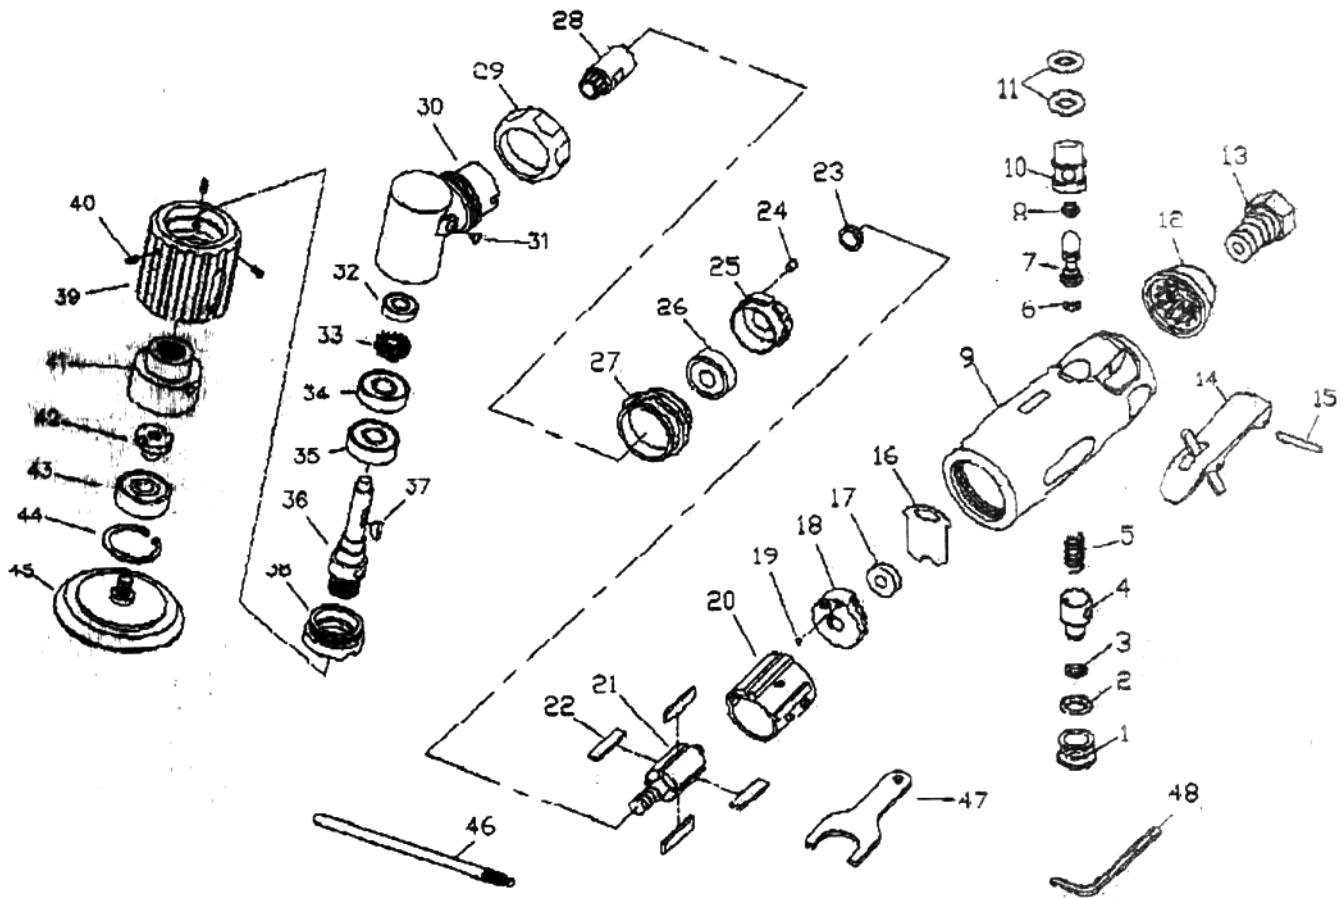

6115EC 2" ANGLE ORBITAL SANDER, 105°

EXPLODED VIEW

PARTS LIST — FOR REFERENCE ONLY

Index Number	Part Number	Description	Qty.	Index Number	Part Number	Description	Qty.	Index Number	Part Number	Description	Qty.
1	3053001	Plug Screw	1	18	3053018	Bearing Plate	1	35	3053035	Bearing	1
2	3053002	O-Ring	1	19	3053019	Ball	1	36	3053036	Spindle	1
3	3053003	O-Ring	1	20	3053020	Cylinder	1	37	3053037	Woodruff Key	1
4	3053004	Air Regulator	1	21	3053021	Rotor	1	38	3053038	Clamp Nut	1
5	3053005	Valve Spring	1	22	3053022	Rotor Blade	4	39	3053039	Drive Housing	1
6	3053006	O-Ring	1	23	3053023	Rotor Collar	1	40	3053040	Set Screw	3
7	3053007	Valve Stem	1	24	3053024	Locating Pin	1	41	3053041	Orbital Hub	1
8	3053008	O-Ring	1	25	3053025	Bearing Plate	1	42	3053042	Drive Spindle	1
9	3053009	Motor Housing	1	26	3053026	Bearing	1	43	3053043	Bearing	1
10	3053010	Valve Bushing	1	27	3053027	Lock Ring	1	44	3053044	Retaining Ring	1
11	3053011	O-Ring	2	28	3053028	Pinion Gear	1	45	3053045	Pad 2"	1
12	3053012	Muffler	1	29	3053029	Cap	1	ACCESSORIES			
13	3053013	Air Inlet	1	30	3053030	105° Head Housing	1	46	3053046	Holding Tool	1
14	3053014	Lever	1	31	3053031	Grease Cap	1	47	3053047	Wrench (27mm)	1
15	3053015	Lever Pin	1	32	3053032	Rear Spindle Ball Bearing	1	48	3053048	Screw Spanner (2mm)	1
16	3053016	Steel Plate	1	33	3053033	Spindle Gear	1				
17	3053017	Bearing	1	34	3053034	Bearing	1				

FOOTNOTES

EAGLE

10000 SE Pine Street
Portland, OR 97216
503-254-6600
FAX 503-255-2615

When ordering spare parts, please specify
tool type, part number and description.