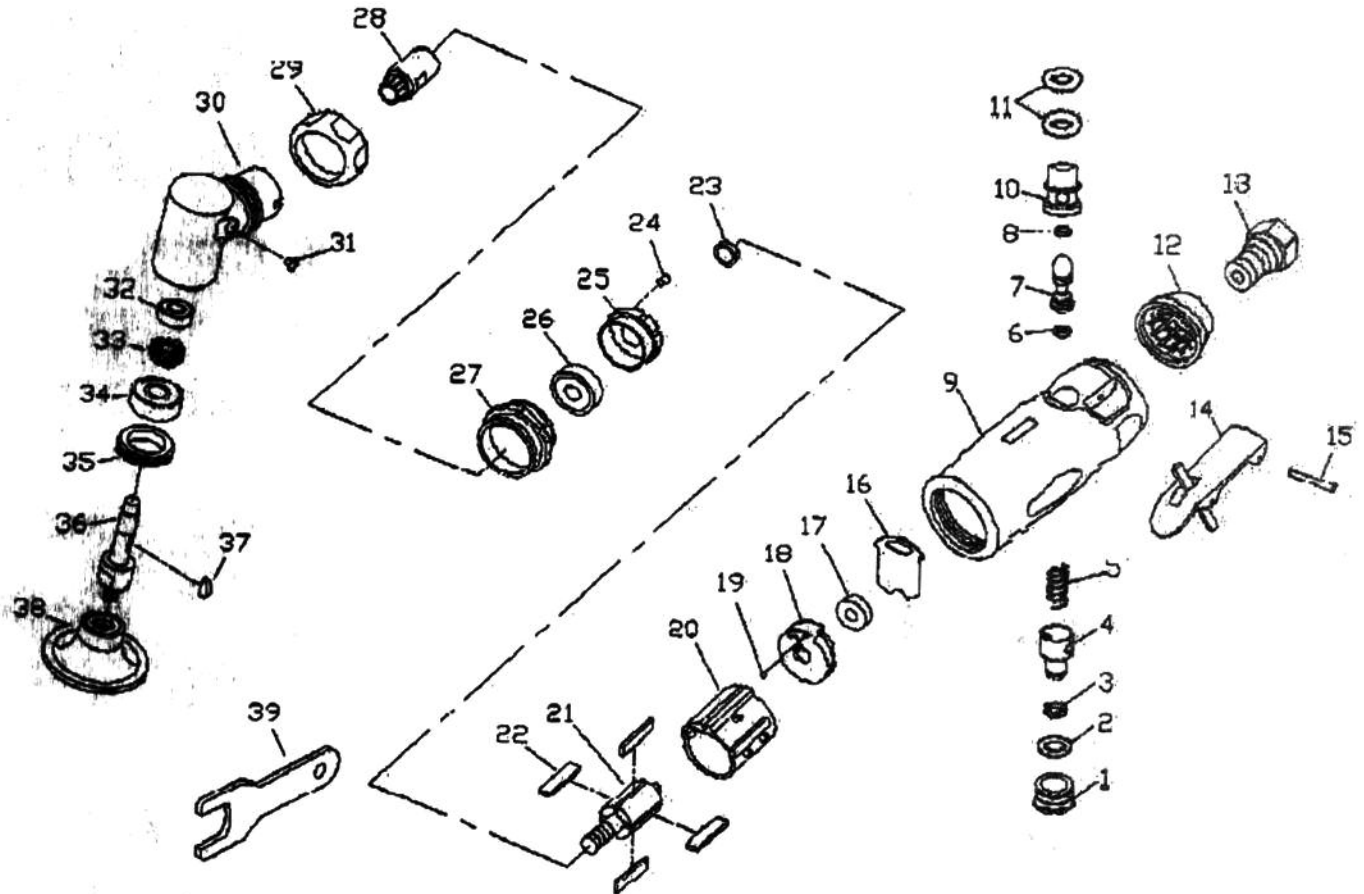

6134EC 2" ANGLE SANDER, 105°

EXPLODED VIEW

PARTS LIST — FOR REFERENCE ONLY

Index Number	Part Number	Description	Qty.	Index Number	Part Number	Description	Qty.
1	3054001	Plug Screw	1	22	3054022	Rotor Blade	4
2	3054002	O-Ring	1	23	3054023	Rotor Collar	1
3	3054003	O-Ring	1	24	3054024	Locating Pin	1
4	3054004	Air Regulator	1	25	3054025	Bearing Plate	1
5	3054005	Valve Spring	1	26	3054026	Bearing	1
6	3054006	O-Ring	1	27	3054027	Lock Ring	1
7	3054007	Valve Stem	1	28	3054028	Pinion Gear	1
8	3054008	O-Ring	1	29	3054029	Cap	1
9	3054009	Motor Housing	1	30	3054030	105° Head Housing	1
10	3054010	Valve Bushing	1	31	3054031	Grease Cap	1
11	3054011	O-Ring	2	32	3054032	Bearing	1
12	3054012	Muffler	1	33	3054033	Spindle Gear	1
13	3054013	Air Inlet	1	34	3054034	Bearing	1
14	3054014	Lever	1	35	3054035	Clamp Nut	1
15	3054015	Lever Pin	1	36	3054036	Spindle	1
16	3054016	Steel Plate	1	37	3054037	Woodruff Key	1
17	3054017	Bearing	1	38	3054038	2" Backing Pad	1
18	3054018	Bearing Plate	1	39	3054039	Wrench (11 mm)	1
19	3054019	Ball	1				
20	3054020	Cylinder	1				
21	3054021	Rotor	1				

FOOTNOTES

EAGLE

10000 SE Pine Street
Portland, OR 97216
503-254-6600
FAX 503-255-2615

When ordering spare parts, please specify
tool type, part number and description.

REVISED 12/10