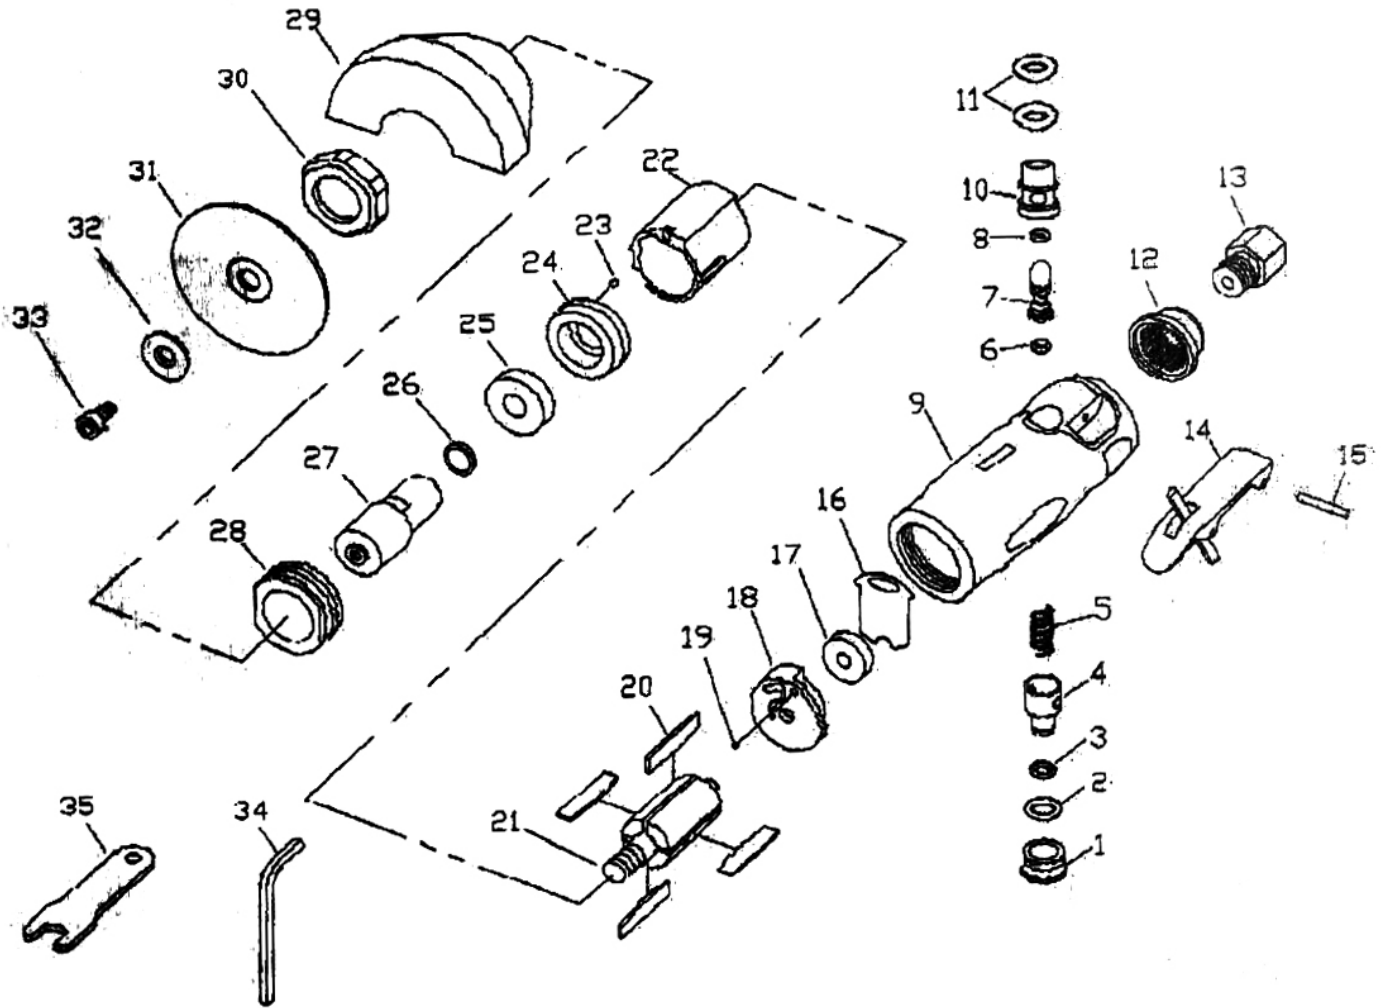

# 6812EC 3" CUT-OFF TOOL

## PARTS LIST — FOR REFERENCE ONLY

Index Number	Part Number	Description	Qty.	Index Number	Part Number	Description	Qty.	Index Number	Part Number	Description	Qty.
1	4004001	Plug Screw	1	4	4004004	Air Regulator	1	24	4004024	Bearing Plate	1
	6812EC-RK	Repair Kit (Parts available in kit only)	1	7	4004007	Valve Stem	1	26	4004026	Washer	1
2		O-Ring	1	9	4004009	Motor Housing	1	27	4004027	Spindle	1
3		O-Ring	1	10	4004010	Valve Bushing	1	28	4004028	Lock Ring	1
5		Valve Spring	1	12	4004012	Muffler	1	29	4004029	Steel Protector	1
6		O-Ring	1	13	4004013	Air Inlet	1	30	4004030	Nut	1
8		O-Ring	1	14	4004014	Lever	1	31	4004031	Cutting Wheel	1
11		O-Ring	2	15	4004015	Lever Pin	1	32	4004032	Spacer	1
17		Bearing	1	16	4004016	Steel Plate	1	33	4004033	Hex Screw	1
20		Rotor Blade	4	18	4004018	Bearing Plate	1				
25		Bearing	1	19	4004019	Ball	1				
				21	4004021	Rotor	1				
				22	4004022	Cylinder	1				
				23	4004023	Ball	1				