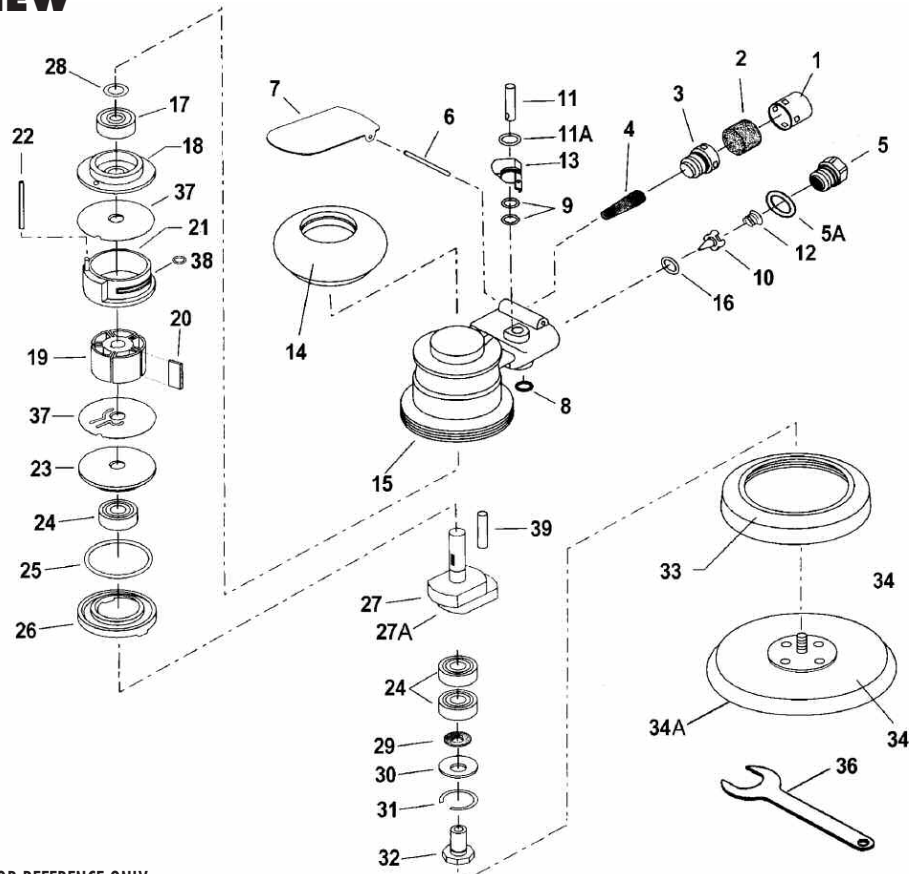

6905EC/6906EC RANDOM ORBITAL SANDER

EXPLODED VIEW

PARTS LIST — FOR REFERENCE ONLY

Index Number	Part Number	Description	Qty.	Index Number	Part Number	Description	Qty.
1	7181001	Cover	1	20	7181020	Rotor Blade	5*
2	7181002	Felt	1	21	7181021	Cylinder	1
3	7181003	Muffler Body	1	22	7181022	Spring Pin	1
4	7181004	Cone Muffler	1	23	7181023	Front Plate	1
5	7181005	Inlet Bushing	1	24	7181024	Ball Bearing	3*
5A	7181005A	Washer	1	25	7181025	O-Ring	1
6	7181006	Spring Pin	1	26	7181026	Safeguard Busing	1
7	7181007	Lever	1	27	7181027	Motor Shaft Balancer - 2.5mm	1
8	7181008	Snap Ring	1	27A	7181027A	Motor Shaft Balancer - 5mm (option)	1
9	7181009	O-Ring	2	28	7181028	Snap Ring	1
10	7181010	Regulator	1	29	7181029	Felt Ring	1
11	7181011	Valve Stem	1	30	7181030	Bearing Shield	1
11A	7181011A	O-Ring	1	31	7181031	Snap Ring	1
12	7181012	Spring	1	32	7181032	Shaft	1
13	7181013	Lever	1	33	7181033	Shroud	1
14	7181014	Rubber Cover	1	34	7181034	5" Pad	1
15	7181015	Housing	1	35	7181035	Vacuum Adapter	1
16	7181016	Washer	1	36	7181036	Wrench	1
17	7181017	Ball Bearing	1	37	7181037	Steel Plate	2
18	7181018	Rear Plate	1	38	7181038	O-Ring	1
19	7181019	Rotor	1	39	7181039	Pin	1

TECHNICAL DATA

	Recommended Air Pressure	Air Hose Size	Free Speed RPM
MA-5 & MA-6	90 psi	3/8"	12,000

ACCESSORIES

34	71810034	5" Sanding Pad	1
34A	71810034A	6" Sanding Pad	1

FOOTNOTES

* Parts Available in 6900-RK *

10000 SE Pine Street
Portland, OR 97216
877-273-3903
FAX 800-959-6601

When ordering spare parts, please specify tool type, part number and description.

REVISED 04/07