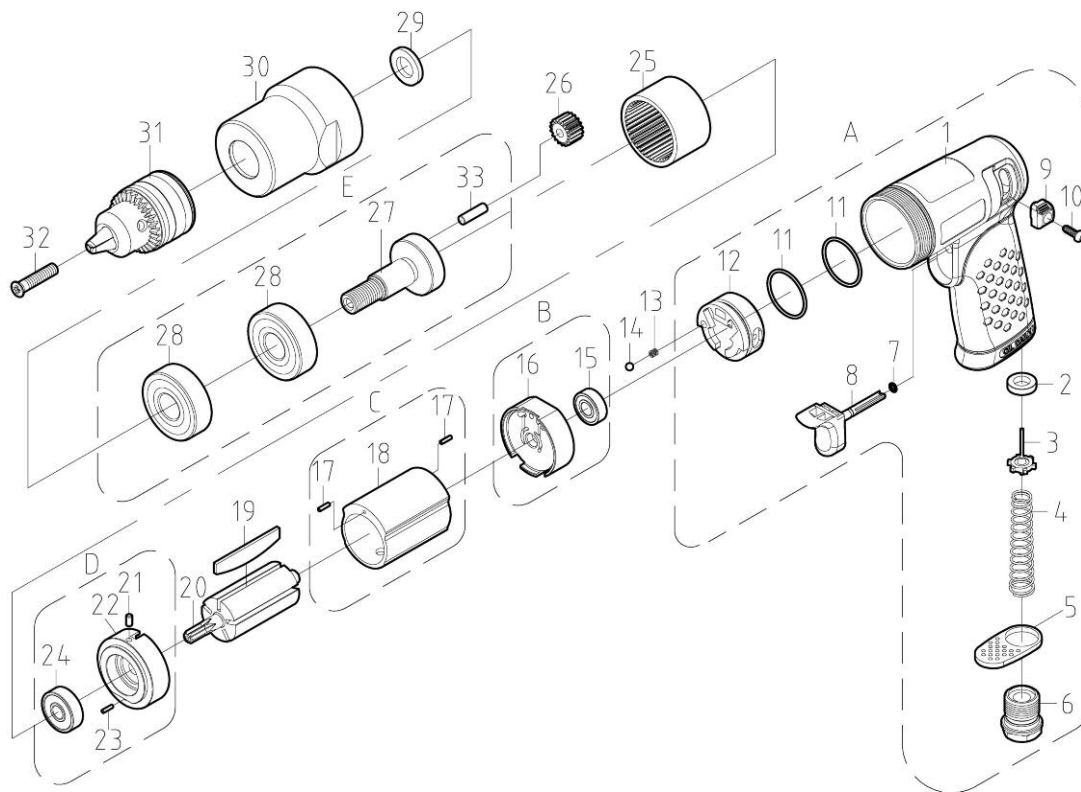

7005/7110 3/8" DRILL

EXPLODED VIEW

PARTS LIST — FOR REFERENCE ONLY

Index Number	Part Number	Description	Qty
1	001011058	Housing	1
2	SL010	Oil Seal	1
3	010011058	Pin Valve Rod	1
4	002021058	Cone Spring	1
5	004011058	Exhaust Deflector	1
6	005011058	Air Inlet	1
7	OR2510	O-Ring	1
8	030011058	Trigger	1
9	031011058	Reverse Lever	1
10	SC83510	Screw	1
11	OR2515	O-Ring	2
12	068011058	Rear Plate Spacer	1
13	007021010	Spring	1
14	SB1/8	Steel Ball	1
15	BR696ZZ-2	Ball Bearing	1
16	011011058	Rear Plate	1
17	SP1506	Spring Pin	2
18	012011058	Cylinder	1
19	014011033	Blade	5
20	013011058	Rotor	1
21	SP2505	Spring Pin	1
22	015011058	Front Plate	1
23	PIN1506	Pin	1
24	BR626ZZ-2	Ball Bearing	1

Index Number	Part Number	Description	Qty.
25	034011058	Internal Gear	1
26	036011058	Gear	3
27	037011058	Gear Carrier	1
28	BR6201ZZ	Ball Bearing	2
29	016011058	Washer	1
30	027011058	Front Casing	1
31-1/4	1058-102	Chuck (1/4" for #7005)	1
31-3/8	1058-103	Chuck (3/8" for #7110)	1
32	049011058	Screw	1
33	PIN4014	Pin	3