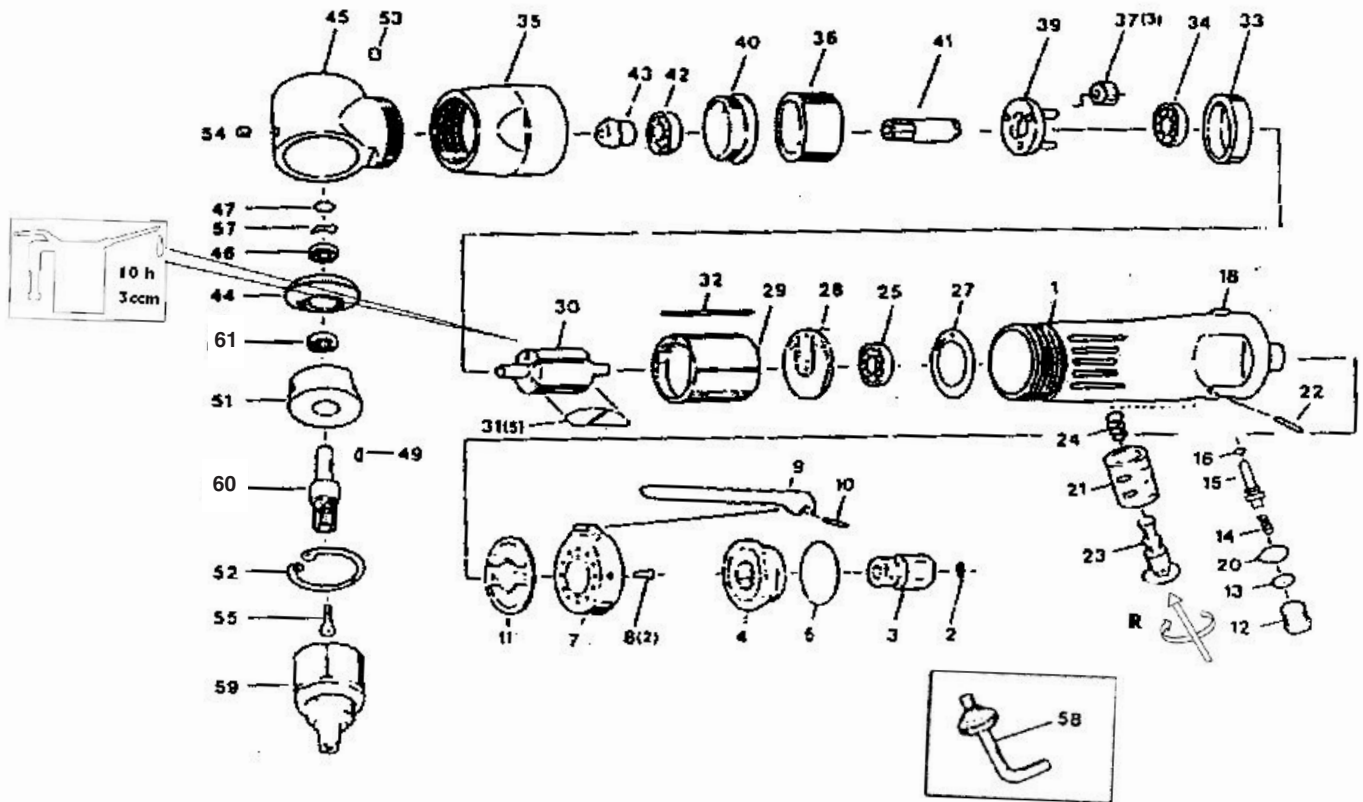

7650 ANGLE DRILL - REVERSIBLE

EXPLODED VIEW

PARTS LIST — FOR REFERENCE ONLY

Index Number	Part Number	Description	Qty.	Index Number	Part Number	Description	Qty.	Index Number	Part Number	Description	Qty.
1	RC4650C-01	Motor Housing incl. part 18 + 21	1	25	RC4650C-25RK	Rotor Ball Bearing	1	46	RC4650C-46RK	Ball Bearing	1
3	RC4650C-03	Air Inlet incl. part 2	1	27	RC4650C-27TK	Motor Gasket	1	47	RC4650C-47RK	Retainer Ring	1
4	RC4650C-04	Deflector	1	28	RC4650C-28	Rear End Plate	1	49	RC4650C-49RK	Key	1
6	RC4650C-06	Deflector Stop Ring	1	29	RC4650C-29	Cylinder	1	51	RC4650C-51	Ball Bearing Cap	1
7	RC4650C-07	Housing Cap	1	30	RC4650C-30	Rotor	1	52	RC4650C-52	Retainer Ring	1
8	RC4650C-08	Screw	2	31	RC4650C-31TK	Rotor Blade	5	55	RC4650C-55	Chuck Screw	1
9	RC4650C-09	Throttle Lever	1	32	RC4650C-32	Motor Pin	1	57	RC4650C-57RK	Wave Washer	1
10	RC4650C-10	Spring Pin	1	33	RC4650C-33	Front End Plate	1	58	RC4650C-58	Key/Accessory: 844005	1
11	RC4650C-11TK	Housing Gasket	1	34	RC4650C-34TK	Rotor Ball Bearing	1	59	RC4650C-59	Drill Chuck/Acc.:844004	1
12	RC4650C-12	Valve Screw	1	35	RC4650C-35	Lock Ring	1	60	RC4650C-60RK	Spindle	1
13	RC4650C-13TK	Valve Screw O-Ring	1	36	RC4650C-36	Internal Gear	1	62	RC4650C-61TK	Ball Bearing	1
14	RC4650C-14RK	Throttle Valve Spring	1	37	RC4650C-37RK	Planet Gear	3				
15	RC4650C-15TK	Throttle Valve	1	39	RC4650C-39	Planet Cage with Pin	1				
16	RC4650C-16TK	Throttle Valve O-Ring	1	40	RC4650C-40	Ball Bearing Case	1				
20	RC4650C-20TK	Reverse Retainer	1	41	RC4650C-41	Spindle Shaft	1				
22	RC4650C-22	Spring Pin	1	42	RC4650C-42TK	Ball Bearing	1				
23	RC4650C-23	Reverse Valve	1	43	RC4650C-43RK	Pinion	1				
24	RC4650C-24TK	Reverse Valve Spring	1	44	RC4650C-44RK	Gear	1				
				45	RC4650C-45RK	Angle Housing incl. part 53 +	1				

FOOTNOTES

EAGLE

10000 SE Pine Street
Portland, OR 97216
503-254-6600
FAX 503-255-2615

When ordering spare parts, please specify
tool type, part number and description.