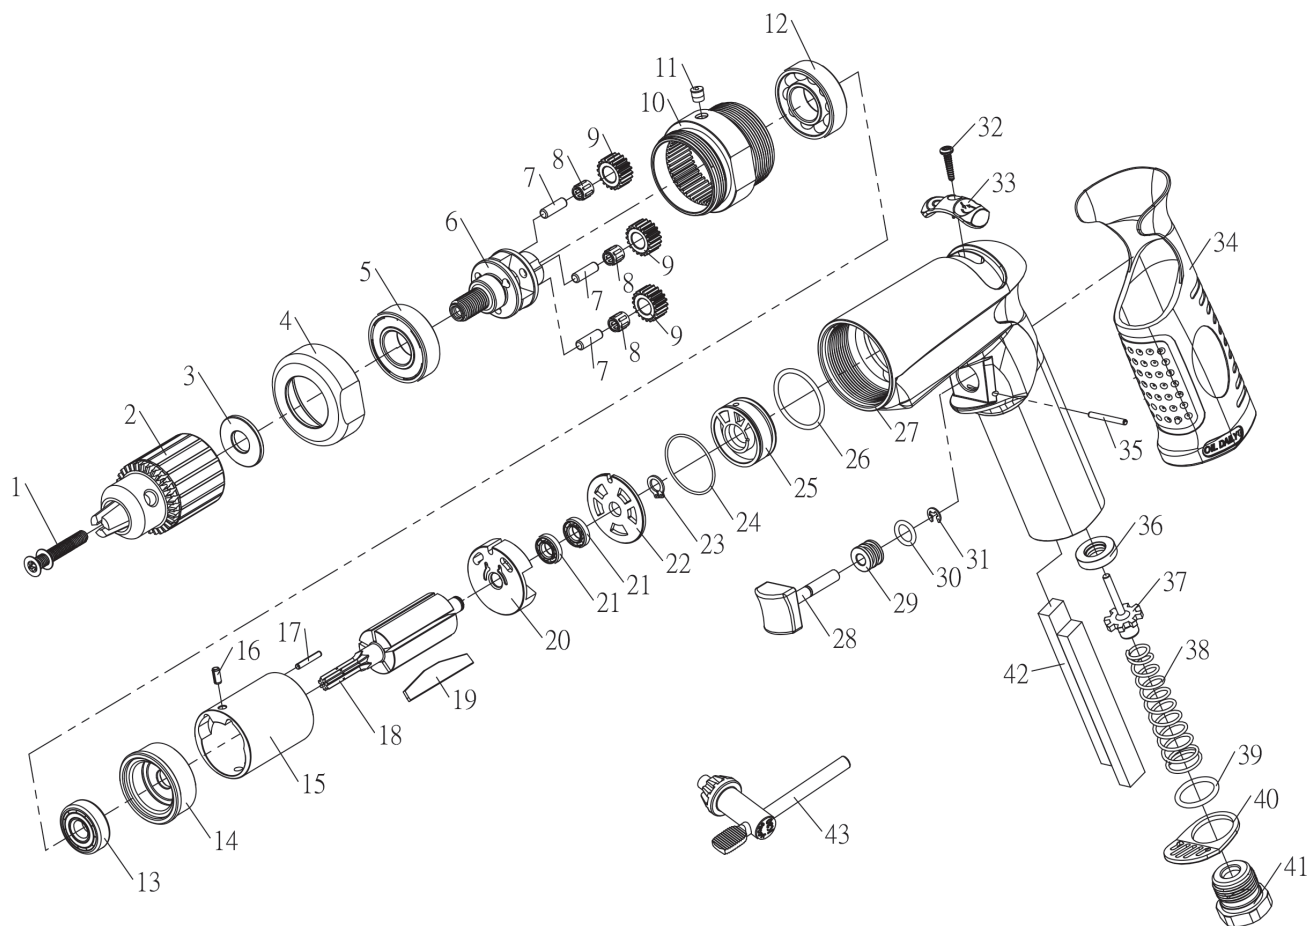

# 7P-0620 SERIES HEAVY DUTY REVERSIBLE AIR DRILL, 0.6 HP

### PARTS LIST — FOR REFERENCE ONLY

Index Number	Part Number	Description	Qty.	Index Number	Part Number	Description	Qty.	Index Number	Part Number	Description	Qty.
1	H4-0525L	Chuck Screw	1	20	5024-020	Rear End Plate	1	40	5024-040	Exhaust Cap	1
2	Various	Drill Chuck (see Chuck/Key Reference Table)	1	21	7P-0620-RK	Ball Bearing (R188)	2 ●	41	5024-041	Air Inlet	1
3	5024-003	Washer	1	22	5024-022	Reversing Plate	1	42	7P-0620-RK	Silencer Pad	2 ●
4	1011-004	Gear Case Cap	1	23	STW-006	Snap Ring	1	7P-0620-TK	Silencer Pad	2 ■	
5	982-142-0	Ball Bearing (6002ZZ)	1	24	7P-0620-RK	O-Ring (ID 22 x 1)	1 ●	43	Various	Key (see Chuck/Key Reference Table)	1
6	5024-006	Gear Carrier	1	25	5024-025	Reversing Manifold	1				
7	NR-40128	Pin (4 x 12.8)	3	26	7P-0620-RK	O-Ring (ID 23.52 x 1.78)	1 ●				
8	5024-008	Needle Bearing (INA)	3	27	5024-027	Housing	1				
9	5024-010	Planet Gear	3	28	5024-028	Trigger	1				
10	1011-010	Gear Case	1	29	5024-029	Trigger Sleeve	1				
11	360010	Grease Fitting	1	30	7P-0620-TK	O-Ring (ID 7.65 x 1.78)	1 ■				
12	982-142-0	Ball Bearing (6002ZZ)	1	31	7P-0620-TK	Retaining Ring	1 ■				
13	7P-0620-RK	Ball Bearing (608ZZ)	1 ●	32	H7-0313	Taping Screw	1				
14	5024-014	Front End Plate	1	33	5024-033	Reversing Shuttle	1				
15	5024-015	Cylinder	1	34	5024-034	Housing Cover	1				
16	SPP-30060	Spring Pin (3 x 6)	1	35	SPP-20200	Spring Pin (2 x 20)	1				
17	SPP-20140	Spring Pin (2 x 14)	1	36	7P-0620-TK	Washer	1 ■				
18	5024-018	Rotor	1	37	7P-0620-TK	Pin Valve Rod	1 ■				
19	7P-0620-RK	Rotor Blade	5 ●	38	5024-038	Trigger Spring	1				
				39	7P-0620-TK	O-Ring (ID 15 x 2)	1 ■				

#### CHUCK / KEY REFERENCE TABLE

Chuck/Key Model #	Description	Drill Model #
QC250	1/4" QC Chuck	7P-0620-1
1B	1/4" Keyed Chuck	7P-0620-2
K-1	Key	7P-0620-2
41BA	3/8" Keyed Chuck	7P-0620-4
K-30	Key	7P-0620-4
510-2H	3/8" Keyless Chuck	7P-0620-5
24BA	1/2" Keyed Chuck	7P-0620-6
K-30	Key	7P-0620-6
513-2M	1/2" Keyless Chuck	7P-0620-7