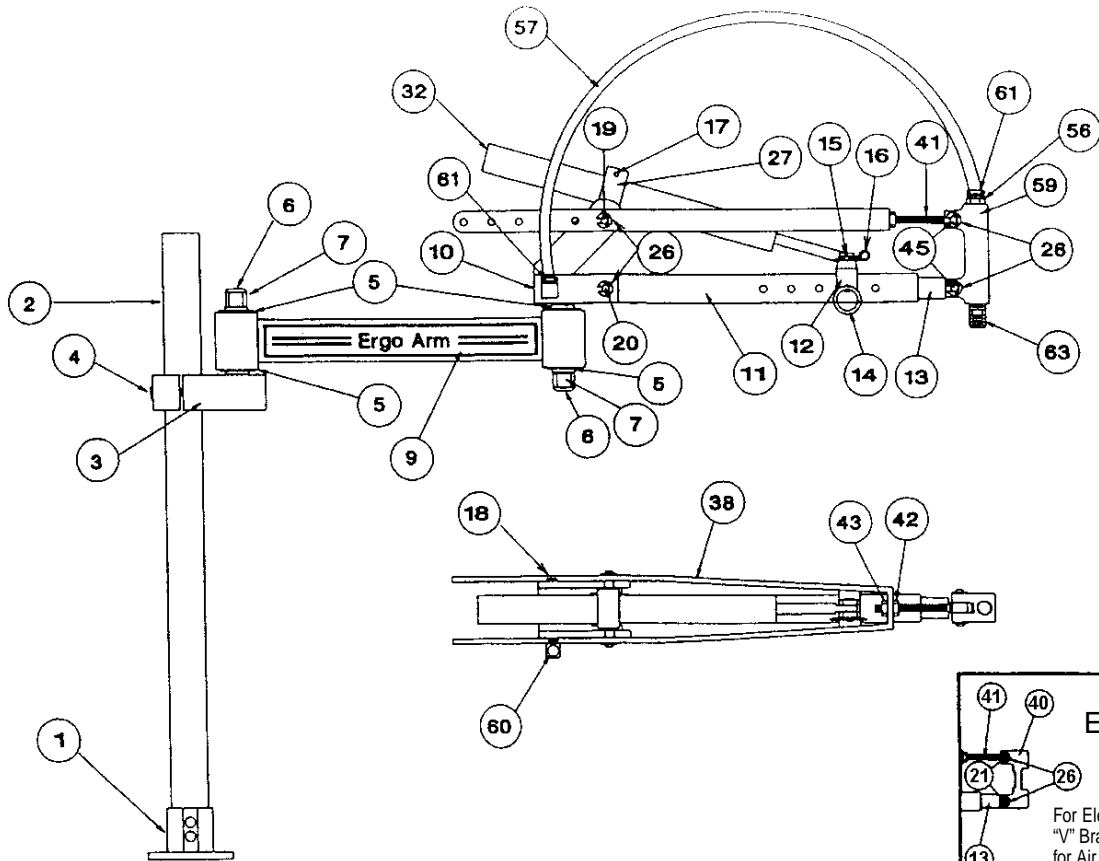

AD-D1098-P PARALLEL OIL CYL. ERGO-ARM

EXPLODED VIEW

PARTS LIST — FOR REFERENCE ONLY

Index Part No. No.	Description	Qty.
1	EA-14 Table Flange	1
2	EA-01 Post	1
3	EA-02 Shoulder Clamp	1
4	EA-44 1/4-20 X 1-1/4" Cap Screw	2
5	EA-03 Bearing	4
6	EA-04 1/2-13 X 4" Double Ended Stud	2
7	EA-05 1/2-13 Locking Nut	2
8	EA-21 Label	2
9	EA-06 Upper Arm	1
10	EA-07 Elbow	1
11	EA-10 Forearm	1
12	EA-09 Cyl. Mtg. Yoke Rod End	1
13	EA-11 Forearm Insert	1
14	EA-18 1/4" X 1-5/8" Cotterless Clevis Pin	1
15	EA-17 3/16 X 3/4" Clevis Pin	1
16	EA-13 Hair Pin Cotter	1
17	EA-20 8-32 X 1" Cap Screw	1
18	EA-27 1/8" Pipe Plug	1
19	EA-36 1/4" X 2-5/8" Clevis Pin/Parallel Arm	1
21	EA-35 Clevis Pin	2

Index Part No. No.	Description	Qty.
22	EA-31 Bearing	6
23	EA-30 Bearing	4
24	EA-33 Bearing	2
25	EA-32 Bearing	2
26	EA-39 "E" Ring	8
27	EA-12 Cyl. Mtg. Clamp Body	1
28	EAC-07 Rod End	1
29	EAC-09 Rod End Nut	1
30	EAC-06 Exhaust Filter	1
32	EA-08 Oil Cylinder	1
38	EAP-201 Parallel Upper Rail	1
39	EAC-12 Cyl. Mtg. Clamp Body	1
40	EAP-202 Wrist Bracket "V"	1
41	EAP-204 Vertical Adjusting Rod	1
42	EAP-205 Vertical Adjusting Sleeve	1
43	EAP-206 3/8-16 Nut	1
44	EAP-212 Hose Clamp Assembly (1 lg./1 sm.)	1
45	EA-38 Clevis Pin	2
46	EAS-102 Wrist Bracket Yoke Stop	1
56	EAS-113 1/4" X 1/4" Barb Fitting	1

Index Part No. No.	Description	Qty.
57	EAS-114 1/4" Tubing 26" long	1
58	EAC-13 5/32" Tubing 8" long	1
59	EAP-203 Air Manifold	1
60	EAS-110 1/4" X 1/4" 90 Deg. Barb Fitting	1
61	EAS-112 3/8" #811 Hose Clamp	2
62	EAS-111 Air Hose Set	1
63	EAS-115 1/4" X 1/4" Hex Nipple	1