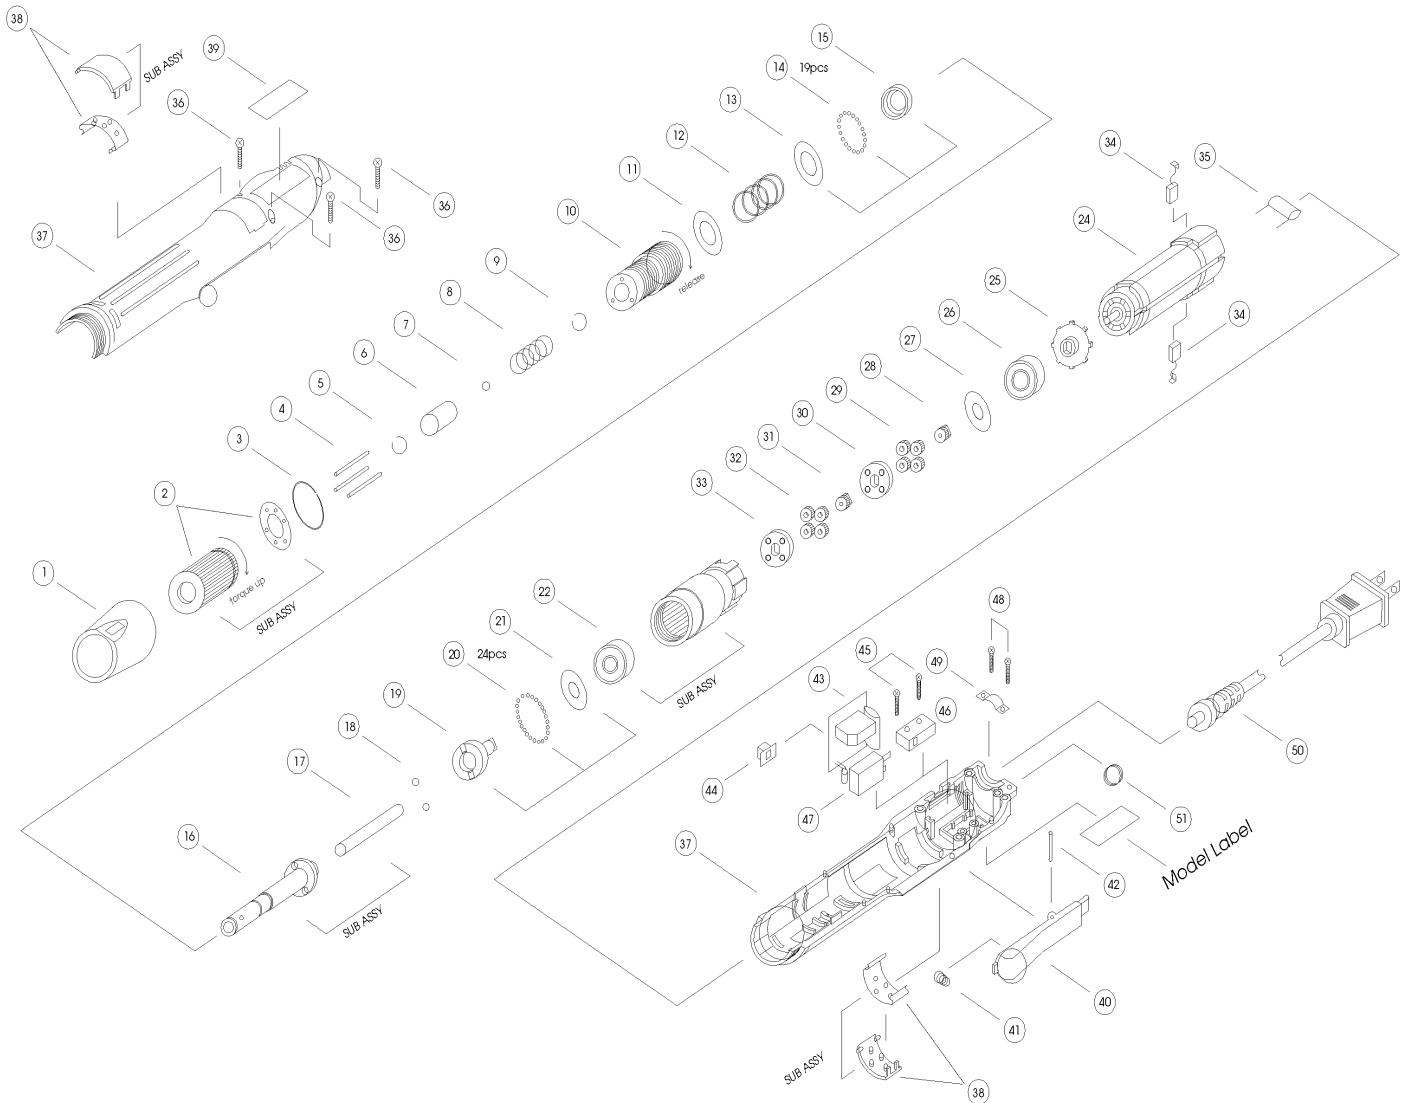

AE-2015 ELECTRIC SCREWDRIVER

EXPLODED VIEW

PARTS LIST — FOR REFERENCE ONLY

Index Number	Part Number	Description	Qty.	Index Number	Part Number	Description	Qty.	Index Number	Part Number	Description	Qty.
1	6H1041	RETAINING RING	1	24	2M5031	MOTOR	1	45	8T2047	SCREW	2
2	4A4010	REGULATING HANDLE SUB ASSEMBLY	1	25	6R2021	FAN	1	46	2S3012	MICRO SWITCH	1
3	4U1056	SNAP RING	1	26	4E1018	BALL BEARING	1	47	2F3011	PROTECTOR	1
4	4N1025	PUSH PIN	3	27	4W3012	WASHER	1	48	8T2666	SCREW	2
5	4U1051	SNAP RING	1	28	4G1611	DRIVING GEAR	1	49	6R6013	CABLE CLIP	1
6	4H2043	BIT SLIDE SLEEVE	1	29	4G2811	FIRST PLANET GEAR	4	50	2W1027	POWER CORD	1
7	4B2015	BALL	1	30	4L1812	FIRST GEAR CAGE	1	51	4F1023	HANGER RING	1
8	4S3064	SLEEVE SPRING	1	31	4G3061	GEAR	1	52	7L1331-0	MODEL LABEL	1
9	4U1051	SNAP RING	1	32	4G2036	SECOND PLANET GEAR	4	53	8T1527	SCREW	1
10	4T1081	HAMMER CASING	1	33	4L1812	SECOND GEAR CAGE	1				
11	4W3212	PUSH WASHER	1	34	2B1014	BRUSH	2				
12	4S1042	SPRING	1	35	2C6712	CONDENSER	1				
13	4W3212	PUSH WASHER	1	36	8T2690	TAPPING SCREW	3				
14	4B1024	BALL	19	37	6Z1072	PLASTIC HOUSING (L+R)	1				
15	4E2016	BALL BEARING	1	38	6A2011	CARBON MAINTANCE BONNET SUB ASSEMBLY	2				
16	4A2018	ANVIL SUB ASSEMBLY	1	39	7L3015	CAUTION LABEL	1				
18	4B1029	BALL	2	40	6P3013	TRIGGER	1				
19	4K1062	HAMMER	1	41	4S3051	SPRING	1				
20	4B1024	BALL	24	42	4N1017	PIN	1				
21	4W3213	WASHER	1	43	2A6016	PWB SUB ASSEMBLY	1				
22	4A7019	GEAR HOUSING SUB ASSEMBLY	1	44	6V1033	PUSH BUTTON	1				

AIMCO

When ordering spare parts, please specify tool type, part number and description.

10000 SE PINE, PORTLAND, OR 97216
503-254-6600 FAX 503-255-2615

FOOTNOTES