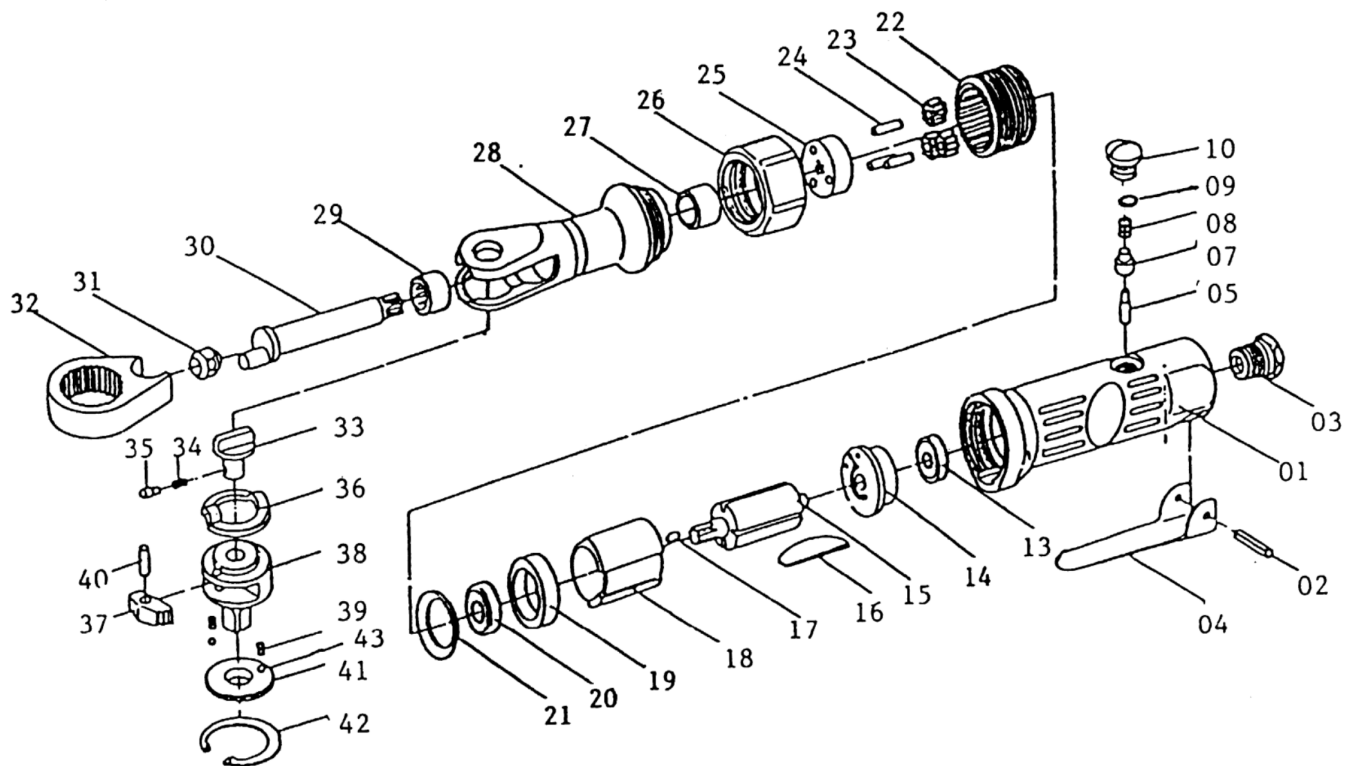

3100 3/8" RATCHET WRENCH

EXPLODED VIEW

PARTS LIST — FOR REFERENCE ONLY

Index Number	Part Number	Description	Qty.	Index Number	Part Number	Description	Qty.	Index Number	Part Number	Description	Qty.
1	SM-3001	Housing	1	17	SM-3017	Cylinder Pin	1	35	SM-3035	Lock Pin	1
2	SM-3002	Roll Pin	1	18	SM-3018	Cylinder	1	36	SM-3036	Washer	1
3	SM-3003	Connection Head	1	19	SM-3019	Front Plate	1	37	SM-3037	Ratchet Pawl	1
4	SM-3004	Trigger	1	21	SM-3021	Washer	1	38	SM-3038	Ratchet Anvil	1
	3100-RK	Repair Kit (Parts available in kit only)	1	22	SM-3022	Thread Ring Gear	1	39	SM-3039	Spring	2
5 & 7		Valve Stem with O-Ring	1	23	SM-2023	Idler Gear	3	40	SM-3040	Pin	1
8		Spring	1	24	SM-3024	Idler Gear Pin	3	41	SM-4041	Thrust Washer	1
9		O-Ring	1	25	SM-3025	Idler Gear Plate	1	42	SM-3042	Retainer Ring	1
13		Rear Bearing	1	26	SM-3026	Clamp Nut	1	43	SM-3043	Steel Ball	2
16		Rotor Blade	4	27	SM-3027	Spacer	1				
20		Front Bearing	1	28	SM-3028	Ratchet Housing	1				
				29	SM-3029	Needle Bearing	1				
10	SM-3010	Valve Plug	1	30	SM-3030	Crank Shaft	1				
14	SM-3014	Rear Plate	1	31	SM-3031	Drive Bushing	1				
15	SM-3015	Rotor	1	32	SM-3032	Ratchet Yoke	1				
				33	SM-3033	Reverse Button	1				
				34	SM-3034	Spring	1				

FOOTNOTES

EAGLE
GROUP
A Division of AIMCO

10000 SE PINE
PORTLAND, OR 97216
503-254-6600
FAX 503-255-2615

When ordering spare parts, please specify
tool type, part number, and description

REVISED 08/18