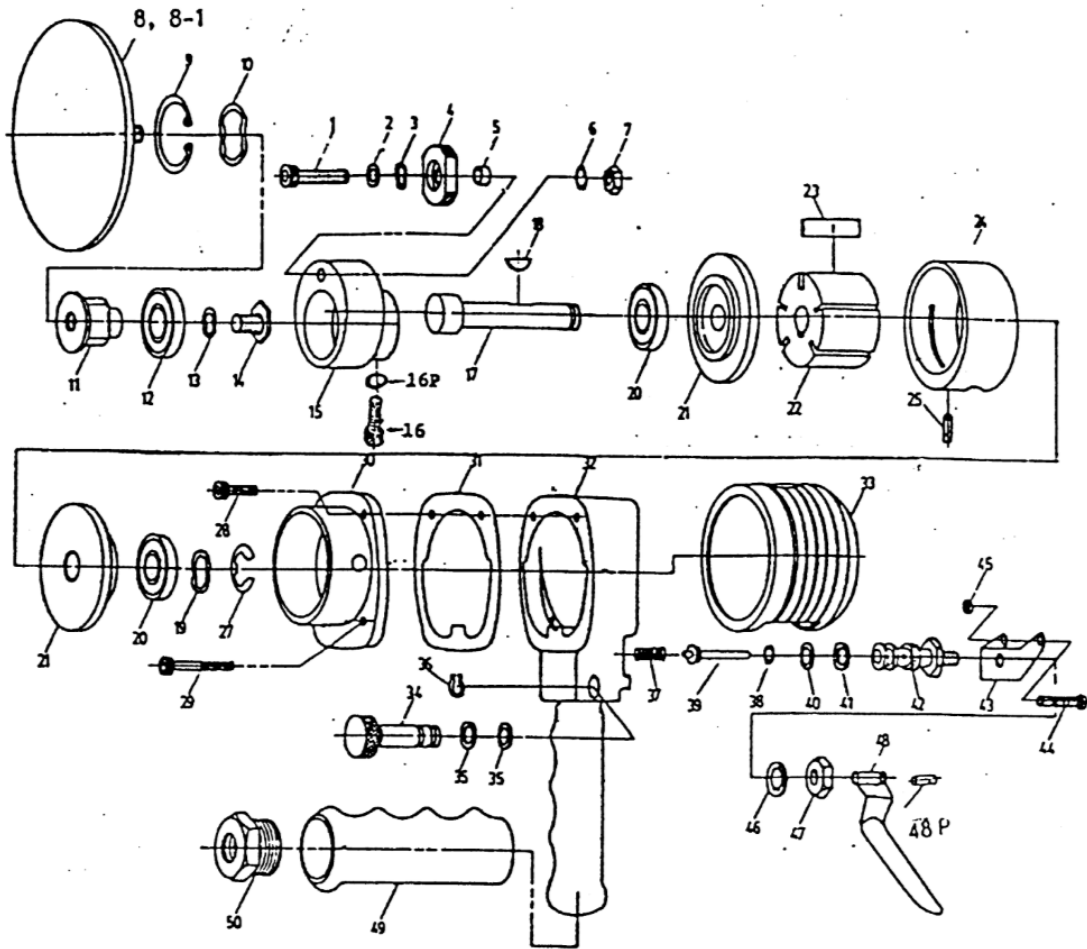

6005 ORBITAL SANDER

EXPLODED VIEW

PARTS LIST — FOR REFERENCE ONLY

Index Number	Part Number	Description	Qty.	Index Number	Part Number	Description	Qty.	Index Number	Part Number	Description	Qty.
1	101101	Screw	1		6005-RK	Repair Kit (Parts available in kit only)	1	29	101129	Cap Screw	2
2	101102	Flat Washer	1					30	101130	Drive Housing	1
3	101103	Wave Washer	1	18		Key	1	32	101132	Motor Housing	1
4	101104	Spindle Lock	1	19		Wave Washer	1	33	101133	Housing Cover	1
5	101105	Spacer	1	20		Ball Bearing 6200Z	2	34	101134	Valve Speed Regulator	1
6	101106	Wave Washer	1	23		Rotor Blade	5	36	101136	Retaining Ring	1
7	101107	Hex Nut	1	27		Retaining Ring	1	39	101139	Valve Stem	1
8	101108	5" Sanding Pad	1	31		Gasket	1	42	101142	Valve Body	1
8-1	101108-1	6" Sanding Pad	1	35		O-Ring	2	43	101143	Bracket	1
9	101109	Retaining Ring	1	37		Throttle Valve Spring	1	44	101144	Hinge Screw	1
10	101110	Wave Washer	1	38		O-Ring	1	45	101145	Hex Nut	1
11	101111	Drive Spindle	1	40		O-Ring	1	46	101146	Lock Washer	1
12	101112	Ball Bearing 6201	1	41		O-Ring	1	47	101147	Throttle Valve Spring	1
13	101113	Wave Washer	1					48	101148	Safety Lever	1
14	101114	Front Screw	1	21	101121	End Plate	1	49	101149	Handing Cover	1
15	101115	Orbital Hub	1	22	101122	Rotor	1	50	101150	Hose Adapter	1
16	101116	Socket Screw	1	24	101124	Cylinder	1	16P	101116P	Spring Washer	1
17	101117	Rotor Shaft	1	25	101125	Locating Pin	1	48P	101148P	Pin	1
				28	101128	Cap Screw	2				

EAGLE GROUP
A Division of AIMCO

10000 SE PINE
PORTLAND, OR 97216
503-254-6600
FAX 503-255-2615

When ordering spare parts, please specify tool type, part number, and description

FOOTNOTES